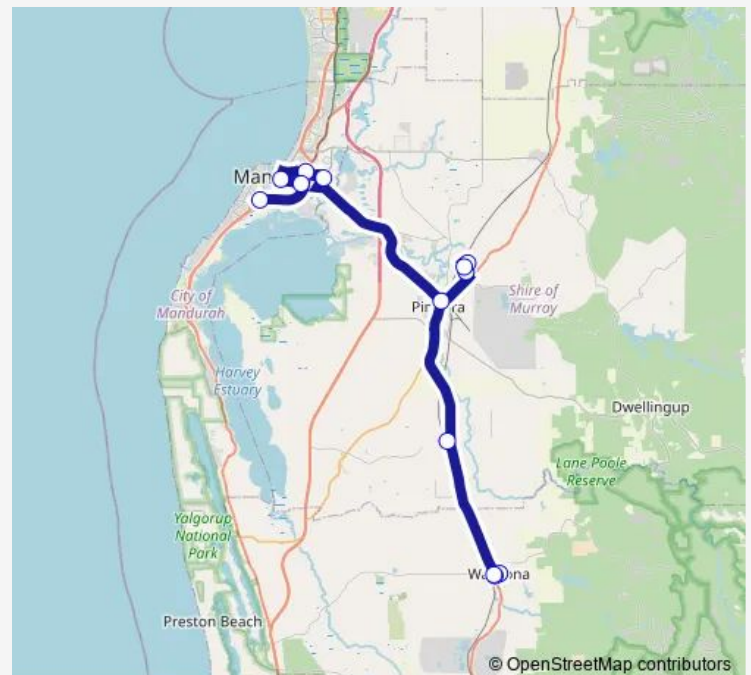

Access Rd Peel Health Campus

Mandurah Stn Mandurah Stn Regional

Sutton St Mandurah Central

Pinjarra Rd Mandurah Forum

Halls Head Shopping Centre Halls Head Shops (Regional)

Route schedule

Eastcott St Eastcott St - Quambie Aged Care Waroona —
Halls Head Shopping Centre Halls Head Shops (Regional)

Monday —

Tuesday 09:00

Wednesday —

Thursday 09:00

Friday —

Saturday —

Sunday —

Route info

Direction: Eastcott St Eastcott St - Quambie Aged Care Waroona

Stops: 13

Trip Duration: 1 hour 25 min

Direction

Halls Head Shopping Centre Halls Head Shops (Regional)
— South Western Hwy Waroona Hotel

13 stops

[Open route schedule](#)

Halls Head Shopping Centre Halls Head Shops (Regional)

Sutton St Mandurah Central

Pinjarra Rd Mandurah Forum

Mandurah Stn Mandurah Stn Regional

Access Rd Peel Health Campus

Pinjarra Rd Murray Shire From