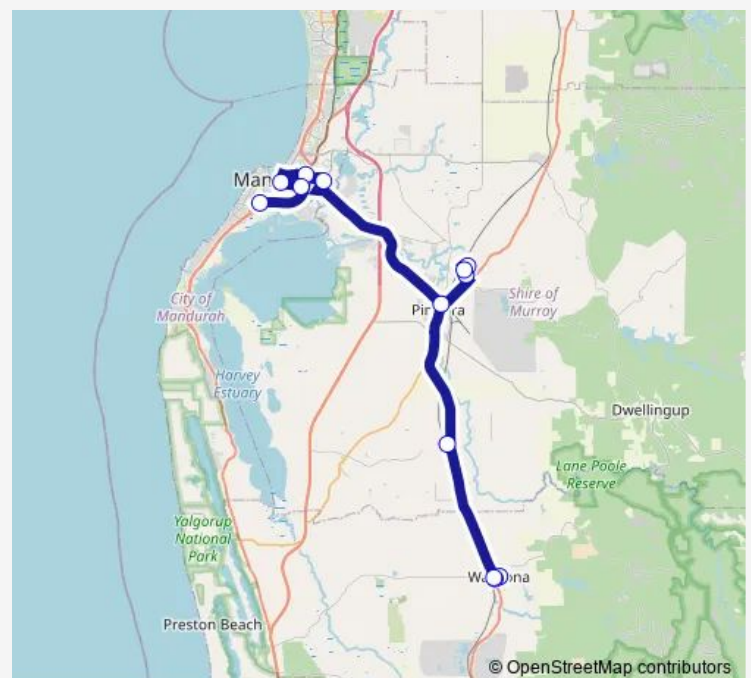

Access Rd Peel Health Campus

Mandurah Stn Mandurah Stn Regional

Sutton St Mandurah Central

Pinjarra Rd Mandurah Forum

Halls Head Shopping Centre Halls Head Shops (Regional)

Route schedule

Eastcott St Eastcott St - Quambie Aged Care Waroona —
Halls Head Shopping Centre Halls Head Shops (Regional)

Monday —

Tuesday 09:00

Wednesday —

Thursday 09:00

Friday —

Saturday —

Sunday —

Route info

Direction: Eastcott St Eastcott St - Quambie Aged Care Waroona

Stops: 13

Trip Duration: 1 hour 25 min

Direction

Halls Head Shopping Centre Halls Head Shops (Regional)
— South Western Hwy Waroona Hotel

13 stops

[Open route schedule](#)

Halls Head Shopping Centre Halls Head Shops (Regional)

Sutton St Mandurah Central

Pinjarra Rd Mandurah Forum

Mandurah Stn Mandurah Stn Regional

Access Rd Peel Health Campus

Pinjarra Rd Murray Shire From