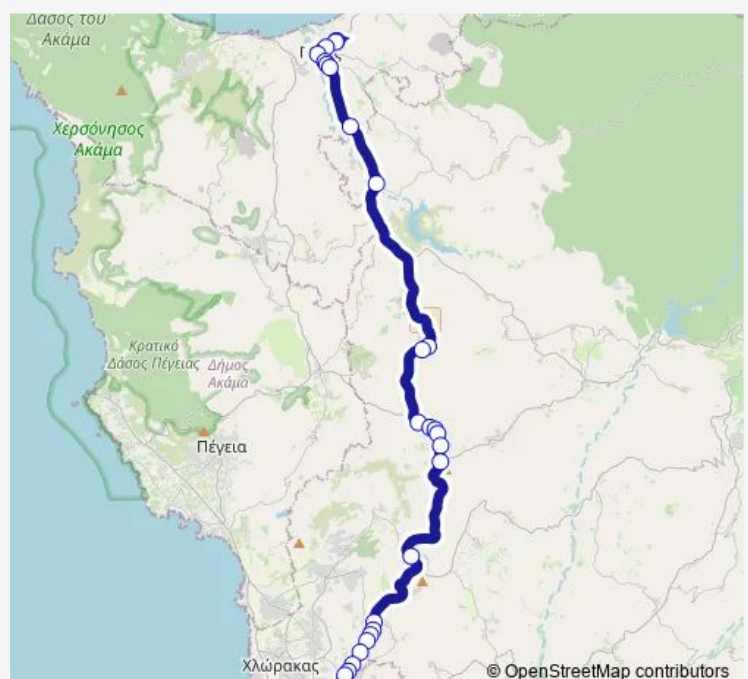

### Route schedule

Polis Chrysochous Technical School 1 — Karavella Bus Station

Monday 13:00-15:00

Tuesday 13:00-15:00

Wednesday 13:00-15:00

Thursday 13:00-15:00

Friday 13:00-15:00

Saturday —

### Route info

Direction: Polis Chrysochous Technical School 1

Stops: 30

Trip Duration: 1 hour 15 min

Mesogi Industrial Area - 4th Stop

Mesogi Industrial Area - 2nd Stop

Mesogis Ave. - Grigori Afxentiou

Mesogis Ave. - Agiou Dimitriou