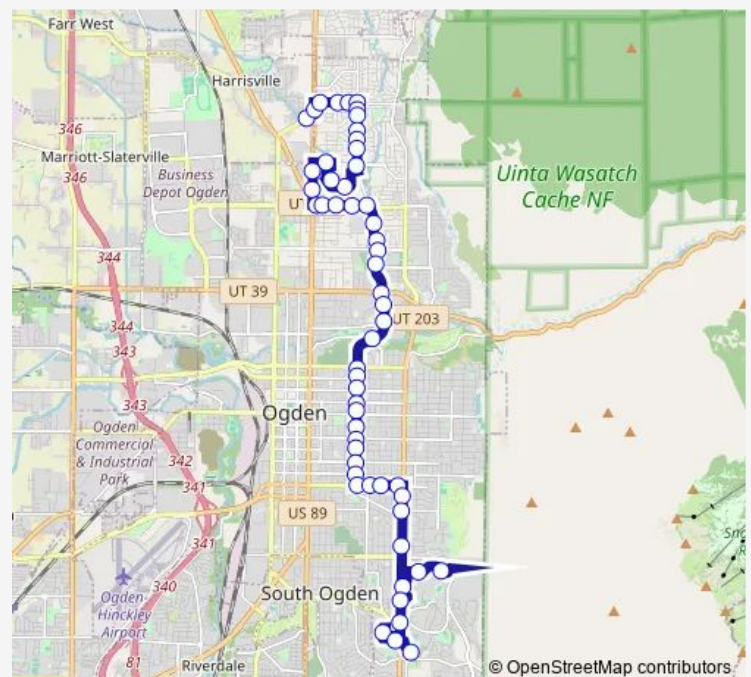

Ring Rd (Ogden Tech) @ 200 N

Ogden-Weber Technical College

North St / 500 E (Wb)

Washington Blvd / 300 N (Sb)

Washington Blvd / 150 N (Sb)

2Nd St @ 415 E (Ogden)

2Nd St @ 481 E

2Nd St @ 601 E

### Route schedule

Larsen Ln @ 327 E — Dee Events Center Station (Bay E)

Monday 05:45-19:37

Tuesday 05:45-19:37

Wednesday 05:45-19:37

Thursday 05:45-19:37

Friday 05:45-19:37

Saturday 07:36-20:32

### Route info

Direction: Larsen Ln @ 327 E

Stops: 56

Trip Duration: 0 hour 49 min

645 — Monroe Blvd

2Nd St @ 861 E

Monroe Blvd @ 449 S

Monroe Blvd @ 625 S

## Route info

Direction: Dee Events Center Station (Bay E)

Stops: 45

Trip Duration: 0 hour 47 min

Monroe Blvd @ 1710 S

Monroe Blvd @ 1580 S

Monroe Blvd @ 1440 S

Monroe Blvd @ 1220 S