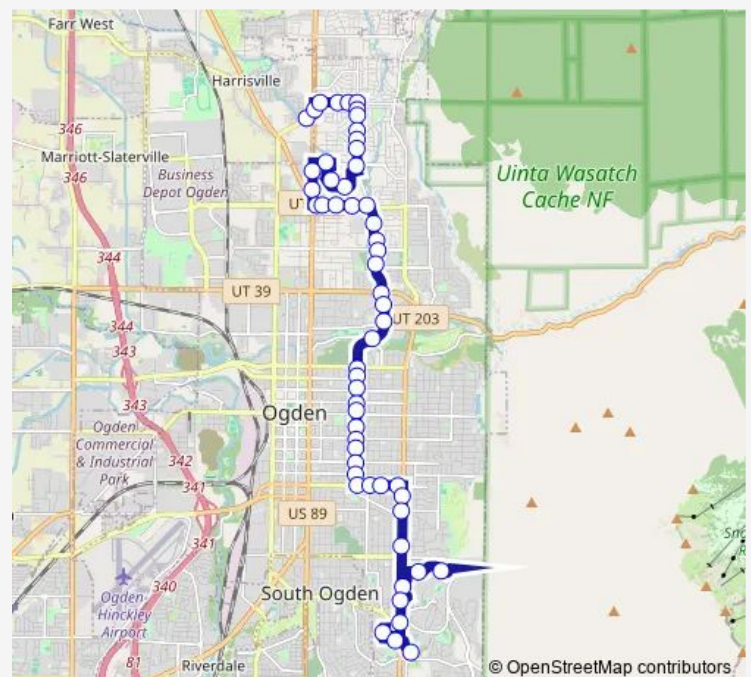

Ring Rd (Ogden Tech) @ 200 N

Ogden-Weber Technical College

North St / 500 E (Wb)

Washington Blvd / 300 N (Sb)

Washington Blvd / 150 N (Sb)

2Nd St @ 415 E (Ogden)

2Nd St @ 481 E

2Nd St @ 601 E

### Route schedule

Larsen Ln @ 327 E — Dee Events Center Station (Bay E)

Monday 05:45-20:32

Tuesday 05:45-19:37

Wednesday 05:45-19:37

Thursday 05:45-19:37

Friday 05:45-19:37

Saturday 07:36-20:32

### Route info

Direction: Larsen Ln @ 327 E

Stops: 56

Trip Duration: 0 hour 44 min

645 — Monroe Blvd

BusMaps

2Nd St @ 861 E

Monroe Blvd @ 449 S

## Route info

Direction: Dee Events Center Station (Bay E)

Stops: 45

Trip Duration: 0 hour 42 min

Monroe Blvd @ 1710 S

Monroe Blvd @ 1580 S

Monroe Blvd @ 1440 S

Monroe Blvd @ 1220 S