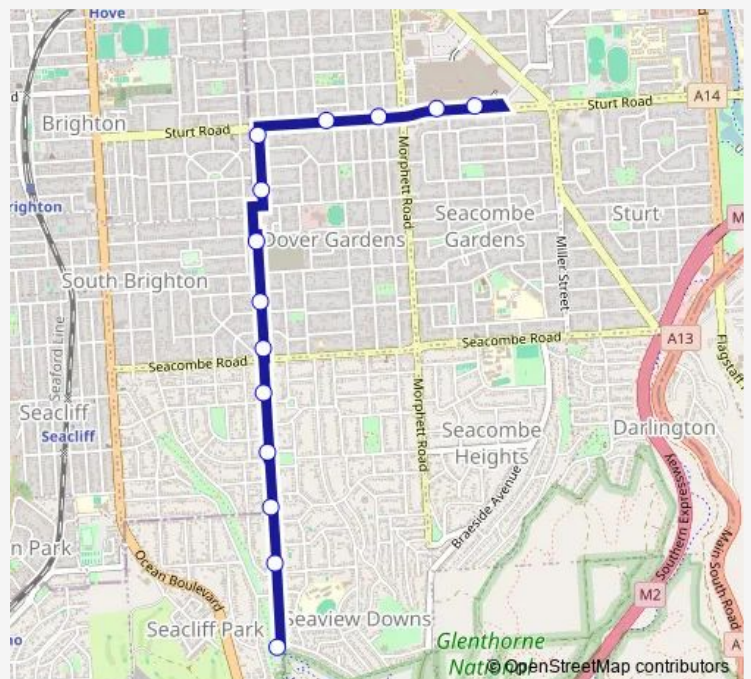

Stop 35 Laurence St - West side

Stop 34 Laurence St - West side

Stop 33 Sturt Rd - North side

Stop 32 Sturt Rd - North side

Stop 31 Sturt Rd - North side

Zone D Marion Interchange - South side

**Route schedule**

Stop 43 Davenport Tce - West side — Zone D Marion Interchange - South side

Monday	05:30-22:41
Tuesday	05:30-22:41
Wednesday	05:30-22:41
Thursday	05:30-22:41
Friday	05:30-22:41
Saturday	07:16-22:41
Sunday	09:48-22:41

**Route info**

Direction: Stop 43 Davenport Tce - West side

Stops: 14

Trip Duration: 0 hour 10 min

645 — Seaview Downs to Marion Centre Interchange

## Direction

Zone D Marion Interchange - South side — Stop 43 Davenport Tce - West side

14 stops

[Open route schedule](#)

Zone D Marion Interchange - South side

Stop 31 Sturt Rd - South side

Stop 32 Sturt Rd - South side