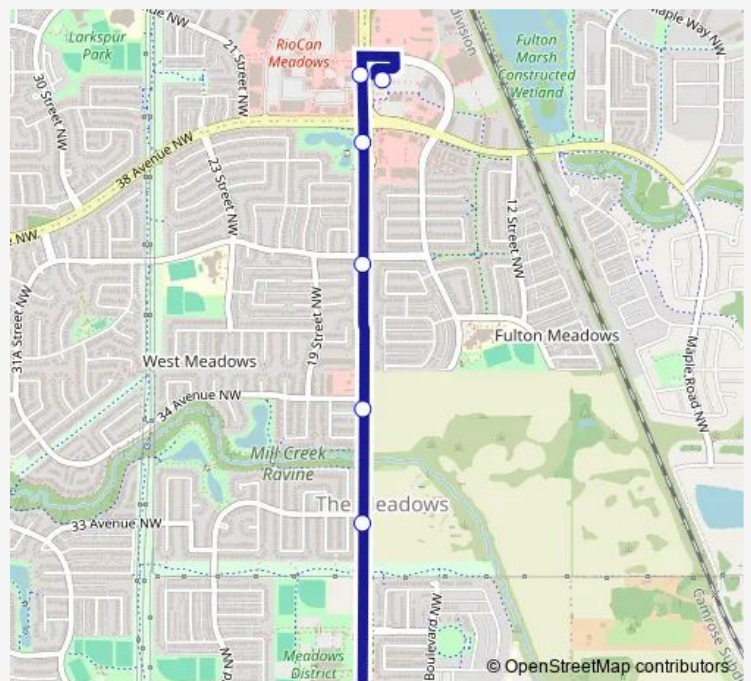

17 Street & 34 Avenue

17 Street & Tamarack Gate

17 Street & Maple Road

Meadows Transit Centre Bay J

Route schedule

Meadows Recreation Centre — Meadows Transit Centre Bay J

Monday 15:23

Tuesday 15:23

Wednesday 15:23

Thursday 15:23

Friday 15:23

Saturday —

Sunday —

Route info

Direction: Meadows Recreation Centre

Stops: 6

Trip Duration: 0 hour 13 min

645 — Elder Dr. Whiskeyjack - Meadows

**Direction**

Meadows Transit Centre Bay J — 17 Street &amp; 25 Avenue

7 stops

[Open route schedule](#)

Meadows Transit Centre Bay J

17 Street &amp; Tamarack Way

17 Street &amp; 38 Avenue

17 Street &amp; 37 Avenue

17 Street &amp; 34 Avenue

17 Street &amp; Silver Berry Road

17 Street &amp; 25 Avenue