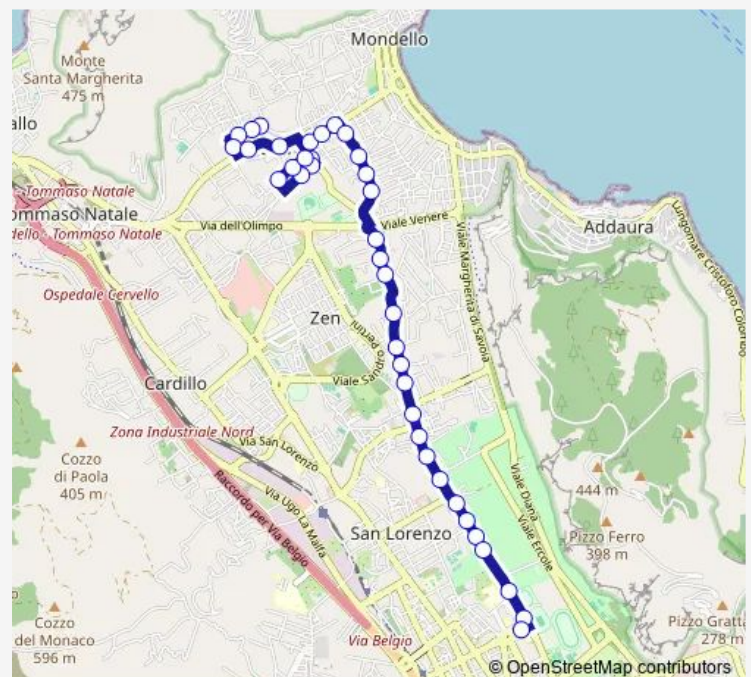

### Route schedule

Piazza Della Serenita' — Cassara'

Monday 06:25-21:24

Tuesday 06:25-21:24

Wednesday 06:25-21:24

Thursday 06:25-21:24

Friday 06:25-21:24

Saturday 06:25-21:24

### Route info

Direction: Piazza Della Serenita'

Stops: 37

Trip Duration: 0 hour 30 min

Castelforte

Castelforte DE Fonseca

Castelforte Bellinzona

Castelforte Giardino Della Concordia

## Route schedule

Cassara' — Piazza Della Serenita'

Monday 06:00-20:55

Tuesday 06:00-20:55

Wednesday 06:00-20:55

Thursday 06:00-20:55

Friday 06:00-20:55

Saturday 06:00-20:55

## Route info

Direction: Cassara'

Stops: 39

Trip Duration: 0 hour 35 min

Aiace - Miseno

Aiace - Diomede

Diomede Mercurio

Diomede Tolomea