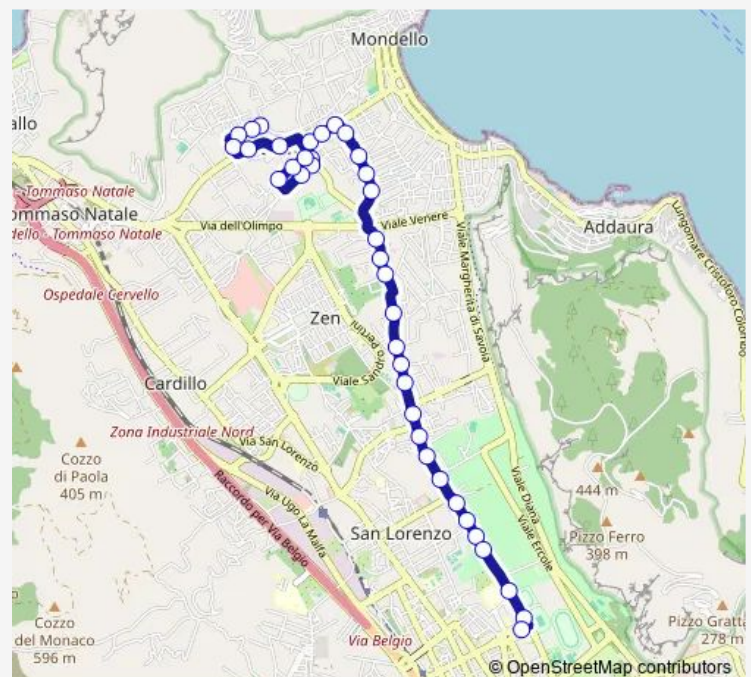

### Route schedule

Piazza Della Serenita' — Cassara'

Monday 06:35-21:23

Tuesday 06:35-21:23

Wednesday 06:35-21:23

Thursday 06:35-21:23

Friday 06:35-21:23

Saturday 06:35-21:23

### Route info

Direction: Piazza Della Serenita'

Stops: 37

Trip Duration: 0 hour 27 min

Castelforte

Castelforte - DE Fonseca

Castelforte - Bellinzona

Castelforte - Giardino Della Concordia

## Route schedule

Cassara' — Piazza Della Serenita'

Monday 06:10-20:55

Tuesday 06:10-20:55

Wednesday 06:10-20:55

Thursday 06:10-20:55

Friday 06:10-20:55

Saturday 06:10-20:55

Apollo - Aglaia

Apollo - Catalano

Atlante - Ifigenia

Atlante - Piazza Della Serenita'

Piazza Della Serenita'

645 Bus time schedules and route maps are available in an offline PDF at [busmaps.com](https://busmaps.com). Use the [busmaps.com](https://busmaps.com) website to see live bus times, train schedule or subway schedule, and step-by-step directions for all public transit in Palermo