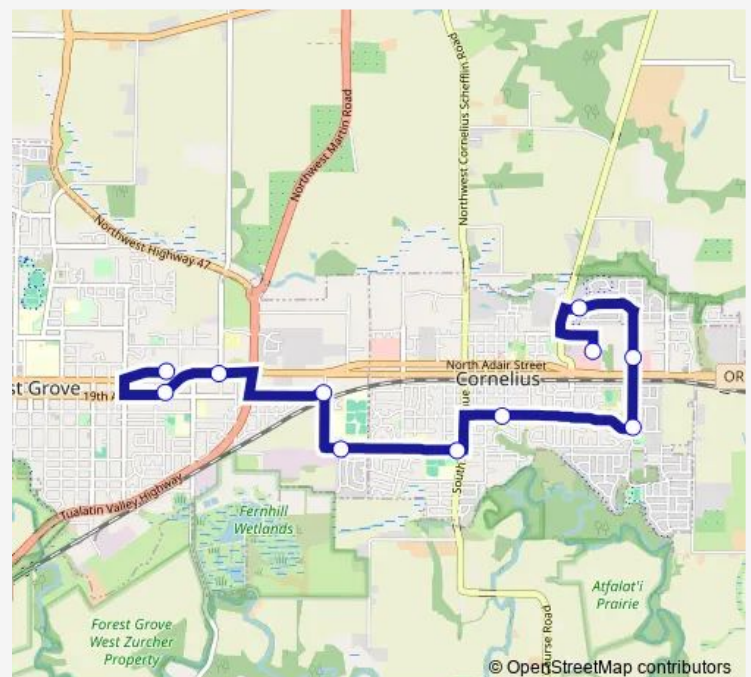

Direction

Safeway (2836 Pacific Ave) — Safeway (2836 Pacific Ave)

3 stops

[Open route schedule](#)

Safeway (2836 Pacific Ave)

TTM Technologies

Safeway (2836 Pacific Ave)

Route schedule

Safeway (2836 Pacific Ave) — Safeway (2836 Pacific Ave)

Monday 06:10

Tuesday 06:10

Wednesday 06:10

Thursday 06:10

Friday 06:10

Saturday —

Sunday —

Route info

Direction: Safeway (2836 Pacific Ave)

Stops: 3

Trip Duration: 0 hour 21 min

Direction

Safeway (2836 Pacific Ave) — Fred Meyer (2200 E Baseline St)

11 stops

[Open route schedule](#)

Thursday 06:31-18:14

Friday 06:31-18:14

Saturday —

Sunday —

Route info

Direction: Safeway (2836 Pacific Ave)

Stops: 11

Trip Duration: 0 hour 21 min