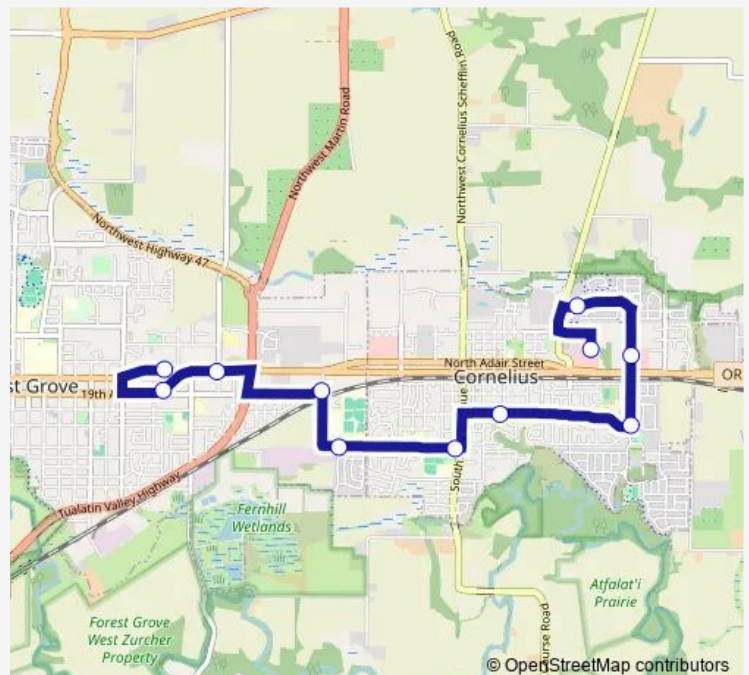

Saturday —

Sunday —

Route info

Direction: Safeway (2836 Pacific Ave)

Stops: 3

Trip Duration: 0 hour 21 min

Cornelius Link

BusMaps

Direction

Safeway (2836 Pacific Ave) — Fred Meyer (2200 E Baseline St)

11 stops

[Open route schedule](#)

Safeway (2836 Pacific Ave)

19th Way & 19th Ave

Pacific Ave & Oak St Eb

19th & Mountain View Ln

Route info

Direction: Safeway (2836 Pacific Ave)

Stops: 11

Trip Duration: 0 hour 19 min

Direction

Fred Meyer (2200 E Baseline St) — Safeway (2836 Pacific Ave)

10 stops

[Open route schedule](#)

Wednesday 06:52-18:43

Thursday 06:52-18:43

Friday 06:52-18:43

Saturday —

Sunday —

Route info

Direction: Fred Meyer (2200 E Baseline St)

Stops: 9