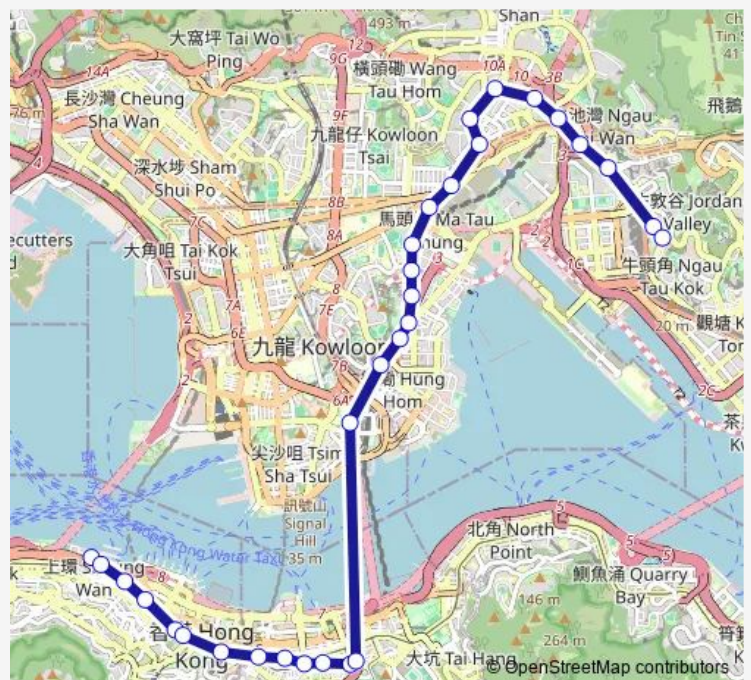

[Ctb] Admiralty - United Centre, Queensway[[Kmb+Ctb] Admiralty Station/<Br>Admiralty - United Centre, Queensway[[Kmb] Admiralty Station

[Ctb] Arsenal Street, Hennessy Road[[Kmb+Ctb] Arsenal Street/<Br>Arsenal Street, Hennessy Road[[Kmb] Arsenal Street

[Ctb] O'Brien Road, Hennessy Road[[Kmb+Ctb] O'Brien Road/<Br>O'Brien Road, Hennessy Road[[Xb] Hennessy Road Near Luard Road, WAN Chai[[Xb] Hennessy Road Near Luard Road, WAN Chai (Departure During THE Period From 4.30 A.M. TO 11.30 P.M.)

[Kmb+Ctb] Johnston Road/<Br>Tai YAU Plaza, Fleming Road

**Route schedule**

[Ctb] Central (Macau Ferry)[Kmb+Ctb] Macau Ferry BUS Terminus/<Br>Central (Macau Ferry) — [Kmb+Ctb] Ngau TAU KOK BUS Terminus/<Br>Ngau TAU Kok[[Kmb] Ngau TAU KOK BUS Terminus

Stops: 31

Trip Duration: 0 hour 53 min

■ N121 — Central (Macau Ferry) - Ngau TAU Kok

[Ctb] Heard Street, WAN Chai Road|[Kmb+Ctb] Heard Street/<Br>Heard Street, WAN Chai Road

[Ctb] South Pacific Hotel, Morrison Hill Road|[Kmb+Ctb] South Pacific Hotel/<Br>South Pacific Hotel, Morrison Hill Road