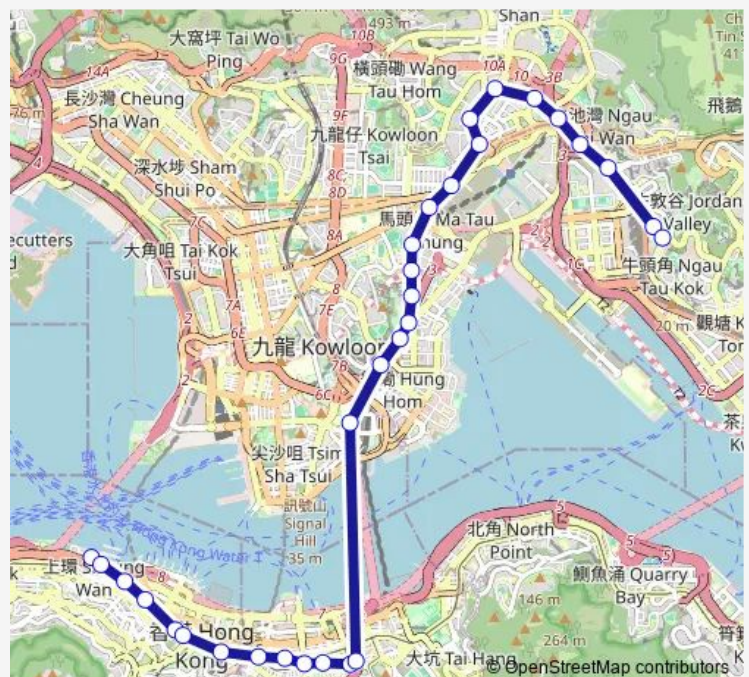

### Route info

Direction: [Ctb] Central (Macau Ferry)[Kmb+Ctb] Macau Ferry BUS Terminus/<Br>Central (Macau Ferry)

Stops: 31

Trip Duration: 0 hour 49 min

[Ctb] Heard Street, WAN Chai Road|[Kmb+Ctb] Heard Street/<Br>Heard Street, WAN Chai Road