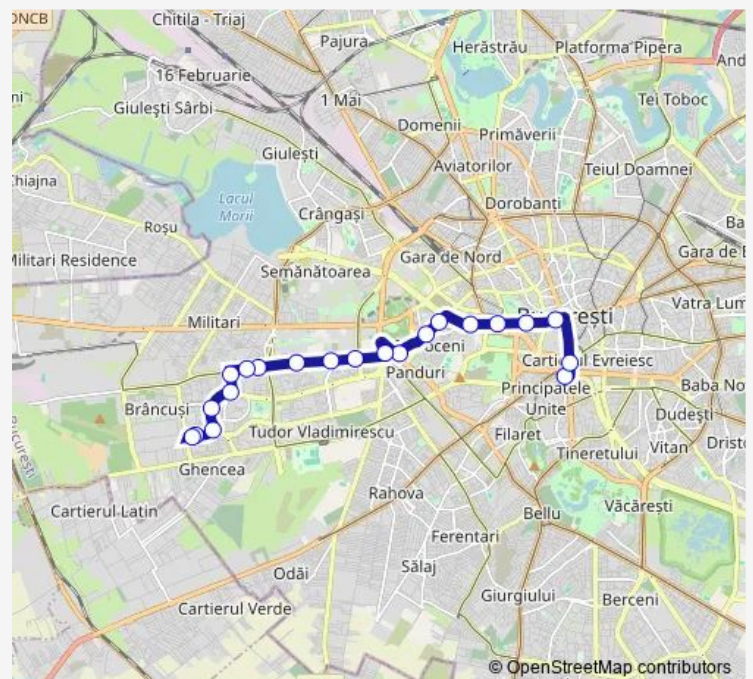

Piata Mihail Kogalniceanu

Facultatea de Drept

Spitalul Universitar

Carol Davila

Soseaua Panduri

Piata Danny Huwe

Bd. G-ral Paul Teodorescu

Sibiu

### Route schedule

Piata Unirii 2 — Valea Argesului

Monday 00:00-23:30

Tuesday 00:00-23:30

Wednesday 00:00-23:30

Thursday 00:00-23:30

Friday 00:00-23:30

Saturday 00:00-23:30

### Route info

Direction: Piata Unirii 2

Stops: 21

Trip Duration: 0 hour 29 min