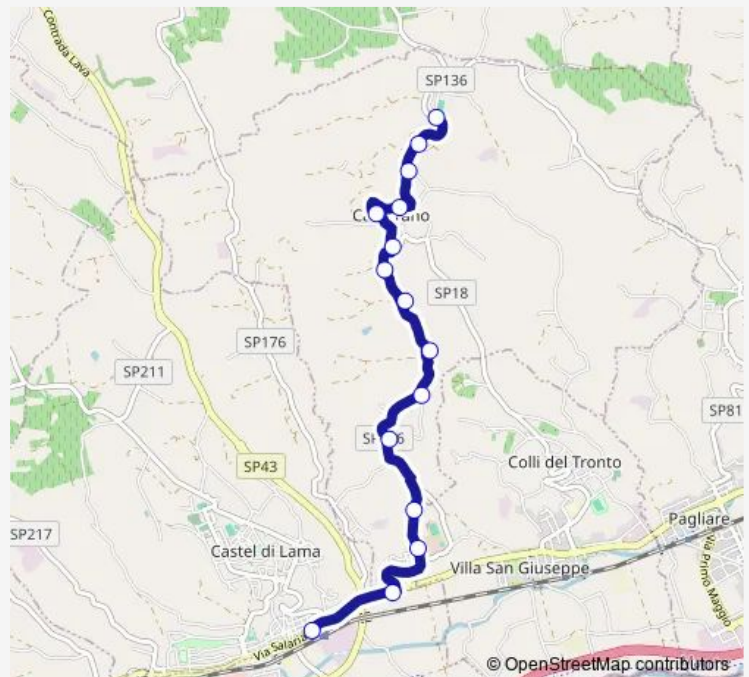

Bus Villa S.Antonio-S.Silvestro-Contrada Vittori-Castorano-Rocchetta

[Go to website](#)

Direction

Castel DI Lama - BAR Dello Sport — Rocchetta DI Castorano

15 stops

[Open route schedule](#)

Castel DI Lama - BAR Dello Sport

Cartello Localita' Castorano

Castorano - Porta Castellana

Ristorante LA Scala

Case Guidotti

Cimitero

Rocchetta DI Castorano

Route schedule

Castel DI Lama - BAR Dello Sport — Rocchetta DI Castorano

Monday 08:55-17:50

Tuesday 08:55-17:50

Wednesday 08:55-17:50

Thursday 08:55-17:50

Friday 08:55-17:50

Saturday 08:55-17:50

Sunday —

Route info

Direction: Castel DI Lama - BAR Dello Sport

Stops: 15

Trip Duration: 0 hour 15 min

Bus time schedules and route maps are available in an offline PDF at busmaps.com. Use the busmaps.com website to see live bus times, train schedule or subway schedule, and step-by-step directions for all public transit in Castorano