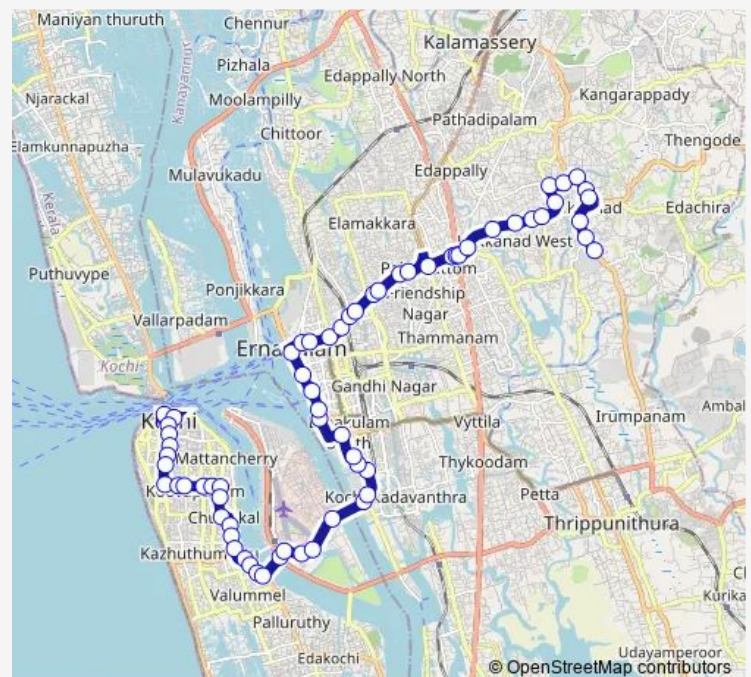

Saturday 06:00

Sunday 06:00

Route info

Direction: Fort Kochi Stand

Stops: 67

Trip Duration: 1 hour 17 min

Kakkanad Cepz ↔ Fortkochi

Pyari Junction

BOT Palam

CPT Junction

Mattancherry Halt

Airport

Vathuruthy

Naval Base

Thevara Junction

Thevara