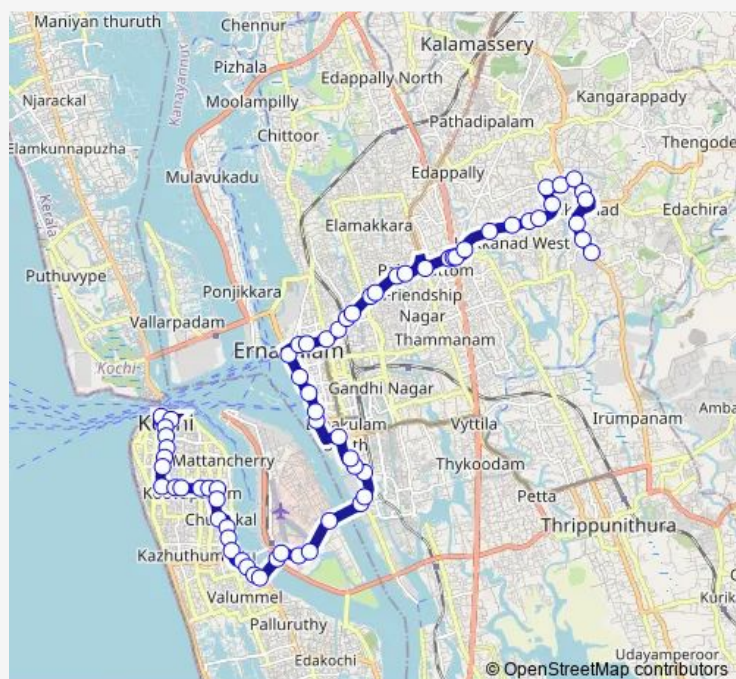

Saturday 06:00

Sunday 06:00

Route info

Direction: Fort Kochi Stand

Stops: 67

Trip Duration: 1 hour 17 min

Pyari Junction

BOT Palam