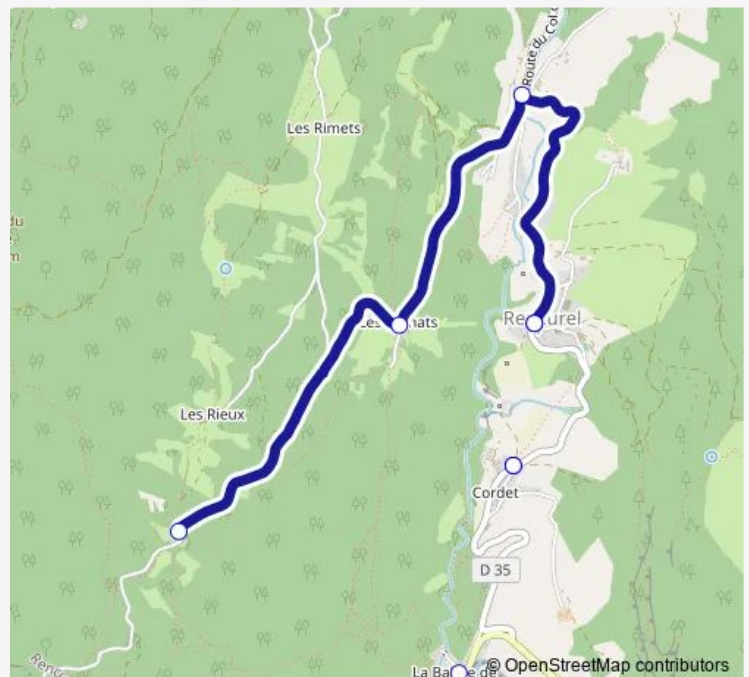

Wednesday —

Thursday 16:30

Friday 16:30

Saturday —

Sunday —

Route info

Direction: Ecole Primaire

Stops: 8

Trip Duration: 0 hour 37 min

**Direction**

LES Rimets — Balme Maternelle

7 stops

[Open route schedule](#)

LES Rimets

LA Cote

LA Rochette

## Route info

Direction: LES Rimets

Stops: 7

Trip Duration: 0 hour 27 min

## Route info

Direction: LES Ailes

Stops: 8

Trip Duration: 0 hour 30 min