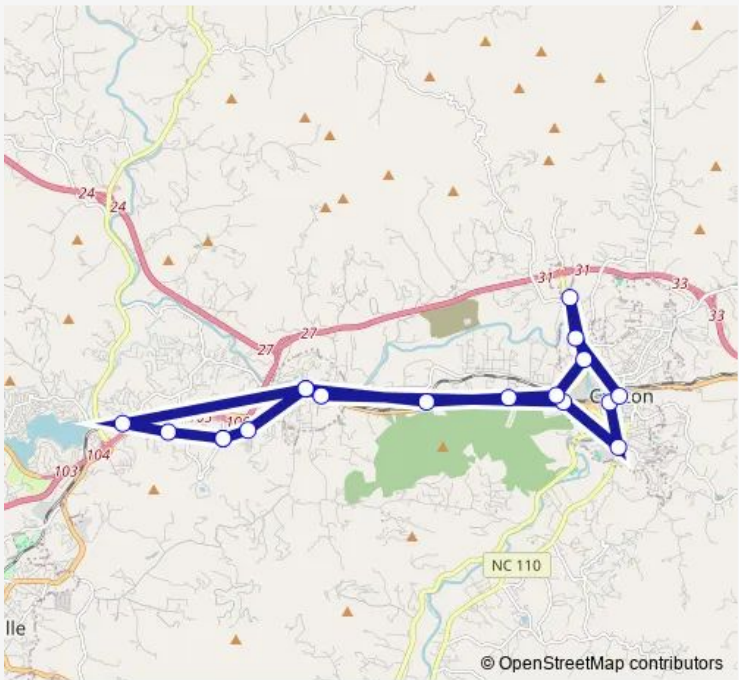

## Bus Black Bear Route

[Go to website](#)

**Direction**  
 Transfer Station — Transfer Station

18 stops

[Open route schedule](#)

- Transfer Station
- Haywood Community College
- Main St. Clyde @ Lynn's Park
- Carolina Hardware/ Dollar General
- Food Lion Canton
- Black Bear Cafe
- Corner, Old Pisgah Dr.
- Smathers Law Office
- Champion Dr. @ Community Kitchen
- Canton Ingles Market
- White Pine St.
- Walgreens
- Domino's Pizza
- Midway Medical
- Main St. Clyde @ Lynn's Park
- Clyde Food Lion Market
- Haywood Regional Hospital
- Transfer Station

Route schedule  
 Transfer Station — Transfer Station

Monday	08:00-16:00
Tuesday	08:00-16:00
Wednesday	08:00-16:00
Thursday	08:00-16:00
Friday	08:00-16:00
Saturday	—
Sunday	—

Route info

Direction: Transfer Station

Stops: 18

Trip Duration: 0 hour 54 min

Bus time schedules and route maps are available in an offline PDF at [busmaps.com](https://busmaps.com). Use the [busmaps.com](https://busmaps.com) website to see live bus times, train schedule or subway schedule, and step-by-step directions for all public transit in Waynesville