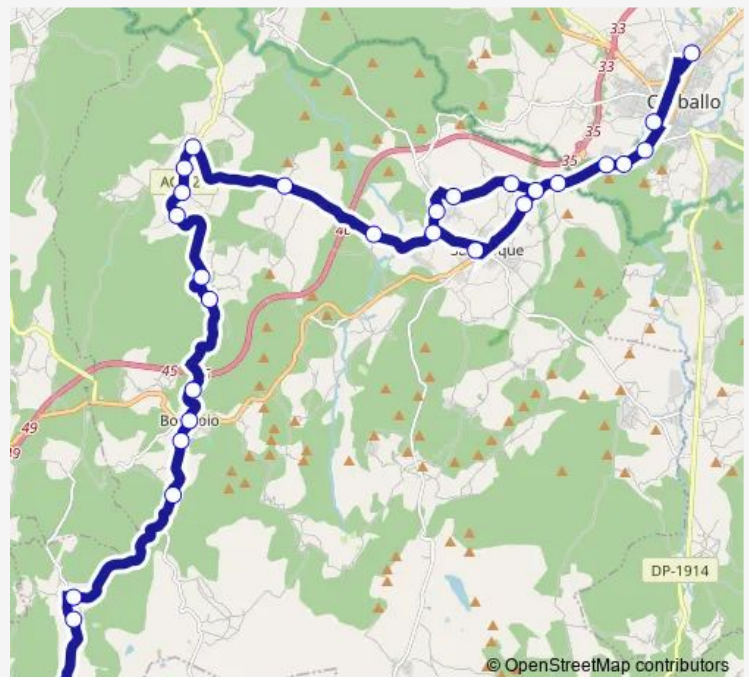

Thursday 10:30-18:00

Friday 10:30-18:00

Saturday —

Sunday 13:00

Route info

Direction: Centro Medico

Stops: 28

Trip Duration: 0 hour 50 min

Direction

Rial — Centro Medico

28 stops

[Open route schedule](#)

Rial

Gandriña A

Cuns

Brañeira

Agra

Agualada

Ponte A

Castro (Santa Baia)

Gatiande

Valenza De Abaixo

Valenza

Ferrador

Tuesday 11:30-15:45

Wednesday 11:30-15:45

Thursday 11:30-15:45

Friday 11:30-15:45

Saturday —

Sunday 09:30

Route info

Direction: Rial