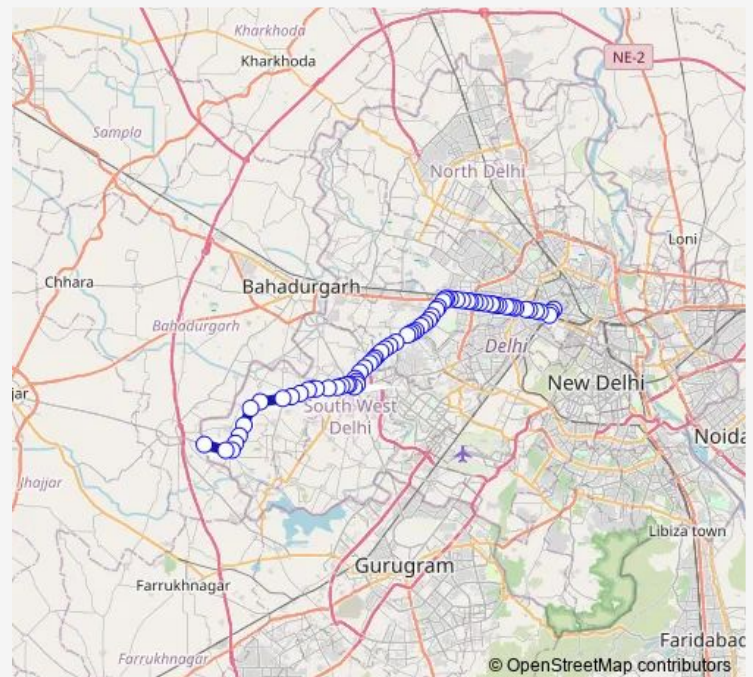

### Route schedule

Inderlok Metro Station — Dhansa Border (T)

Monday 05:00-18:18

Tuesday 05:00-18:18

Wednesday 05:00-18:18

Thursday 05:00-18:18

Friday 05:00-18:18

Saturday 05:00-18:18

### Route info

Direction: Inderlok Metro Station

Stops: 69

Trip Duration: 2 hour 54 min

■ 968up

Jwala Puri / Nangloi Depot

Surajmal Stadium

Sultanpuri Crossing