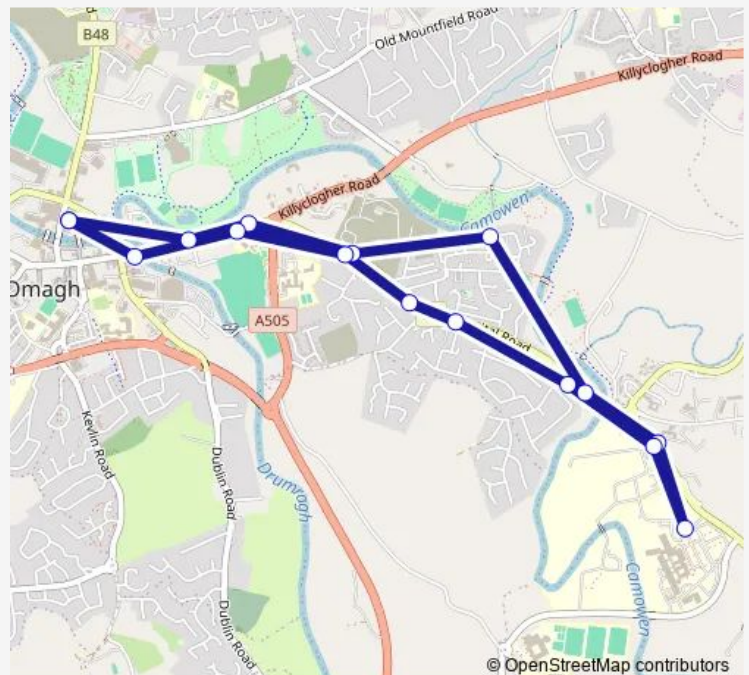

Bus 384e Omagh Town Service

[Go to website](#)

Direction

Omagh Bus Station — Omagh Bus Station

16 stops

[Open route schedule](#)

- Omagh Bus Station
- Campsie
- County Primary School
- Tyrone County Hospital
- Edinburgh Park
- Georgian Villas
- Hospital Crossroads
- Omagh Hospital
- Hospital Crossroads
- Georgian Villas
- Orangefield Park
- Clements Villas
- Tyrone County Hospital
- Omagh County Ps
- Campsie
- Omagh Bus Station

Route schedule

Omagh Bus Station — Omagh Bus Station

Monday	08:30-17:10
Tuesday	08:30-17:10
Wednesday	08:30-17:10
Thursday	08:30-17:10
Friday	08:30-17:10
Saturday	10:40-16:45
Sunday	—

Route info

Direction: Omagh Bus Station

Stops: 16

Trip Duration: 0 hour 28 min

© OpenStreetMap contributors

384e — Omagh Town Service

BusMaps

384e Bus time schedules and route maps are available in an offline PDF at busmaps.com. Use the busmaps.com website to see live bus times, train schedule or subway schedule, and step-by-step directions for all public transit in Omagh