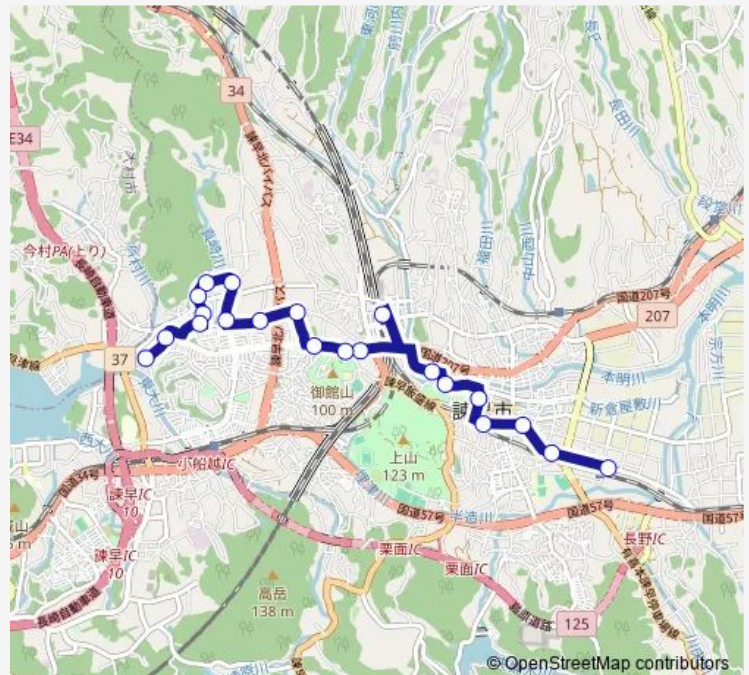

Saturday 10:56-18:57

Sunday 10:56-18:57

Route info

Direction: 東厚生町上り

Stops: 21

Trip Duration: 0 hour 29 min

■ 津水 — 津水諫早市役所・西部台・真崎

津水 Bus time schedules and route maps are available in an offline PDF at busmaps.com. Use the busmaps.com website to see live bus times, train schedule or subway schedule, and step-by-step directions for all public transit in Isahaya