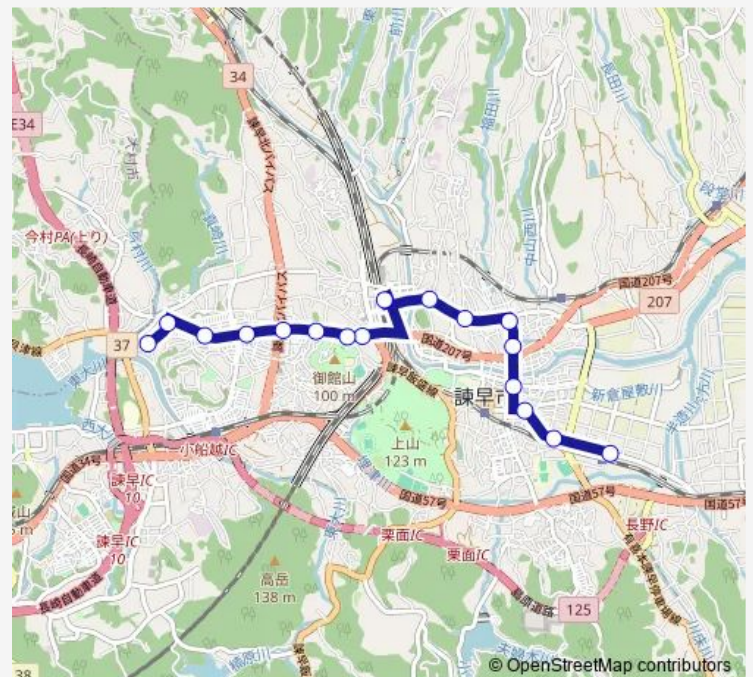

Tuesday —

Wednesday —

Thursday —

Friday —

Saturday 12:26-16:26

Sunday —

Route info

Direction: 東厚生町上り

Stops: 17

Trip Duration: 0 hour 22 min

■ 津水 — 津水金谷町・白岩町

津水 Bus time schedules and route maps are available in an offline PDF at busmaps.com. Use the busmaps.com website to see live bus times, train schedule or subway schedule, and step-by-step directions for all public transit in Isahaya