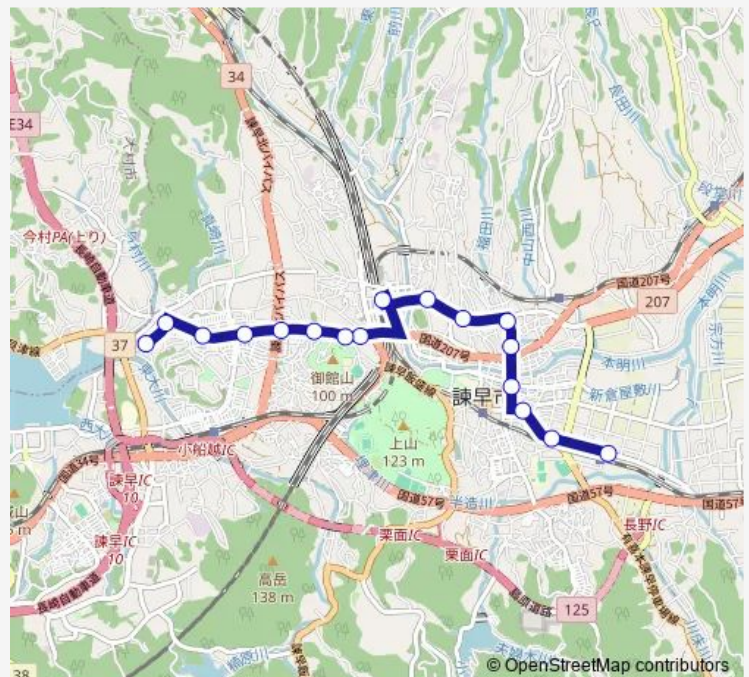

Tuesday 12:26-16:26

Wednesday 12:26-16:26

Thursday 12:26-16:26

Friday 12:26-16:26

Saturday 12:26-16:26

Sunday —

Route info

Direction: 東厚生町上り

Stops: 17

Trip Duration: 0 hour 22 min

■ 津水 — 津水金谷町・白岩町

津水 Bus time schedules and route maps are available in an offline PDF at busmaps.com. Use the busmaps.com website to see live bus times, train schedule or subway schedule, and step-by-step directions for all public transit in Isahaya