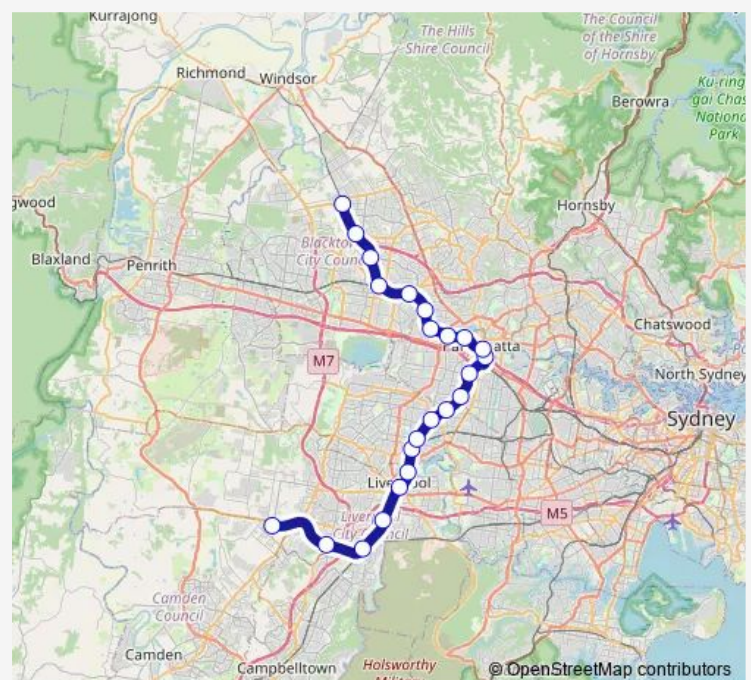

Route info

Direction: Leppington Station, Platform 4

Stops: 30

Trip Duration: 1 hour 37 min

T5 Cumberland Line

BusMaps

Quakers Hill Station, Platform 2

Schofields Station, Platform 2

Riverstone Station, Platform 2

Vineyard Station, Platform 1

Mulgrave Station, Platform 2

Windsor Station, Platform 1

Clarendon Station, Platform 2

East Richmond Station, Platform 1

Richmond Station, Platform 2