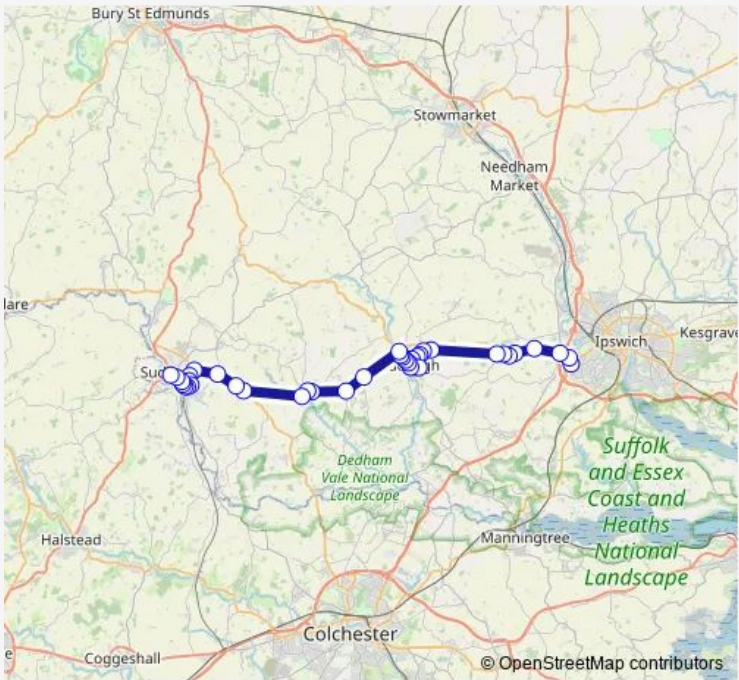

Bus 91C Sudbury - Hadleigh - Suffolk One

[Go to website](#)

Direction
Suffolk One — Bus Station
41 stops
[Open route schedule](#)

- Suffolk One
- Holiday Inn
- Washbrook Turn
- Burstall Road
- Hill House
- The Firs
- The George
- Hall
- Wolves Farm Lane
- Lady Lane Industrial Estate
- Brett Avenue
- Aldham Road
- Eight Bells
- Bus Station
- Sydney Brown Court
- Highlands Road
- High School
- Sydney Brown Court
- Bus Station
- High Street Mews
- Council Offices

Route schedule
Suffolk One — Bus Station

Monday	14:55-16:30
Tuesday	14:55-16:30
Wednesday	14:55-15:45
Thursday	14:55-16:30
Friday	14:55-15:45
Saturday	—
Sunday	—

Route info
Direction: Suffolk One
Stops: 41
Trip Duration: 1 hour 0 min

■ 91C — Sudbury - Hadleigh - Suffolk One BusMaps