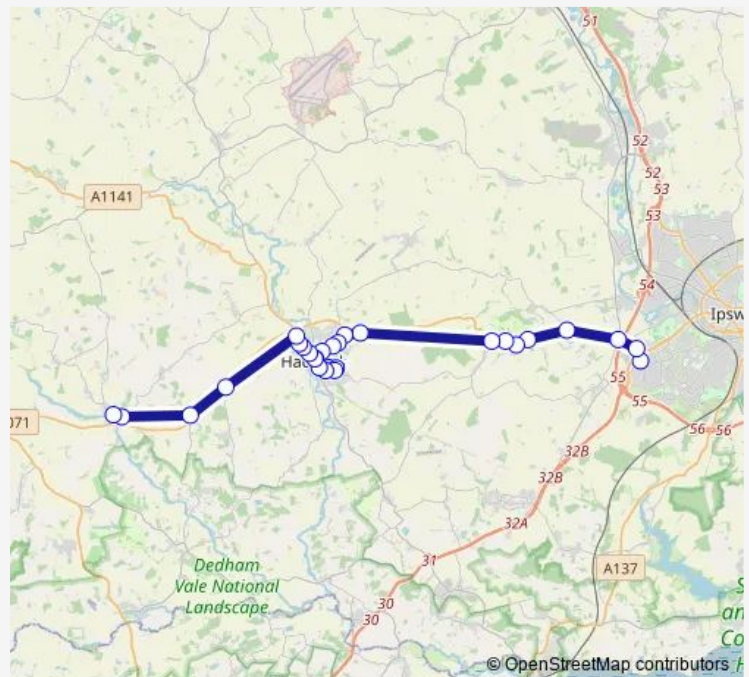

Thursday 07:45

Friday 07:45

Saturday —

Sunday —

Route info

Direction: Lady Lane Industrial Estate

Stops: 25

Trip Duration: 0 hour 35 min

91C — Thomas Gainsborough School - Boxford - Hadleigh - Suffolk One

Rede Way

The Drift

Broom Street

Wells Hall Road

Thomas Gainsborough School

Direction

Fleece — High School