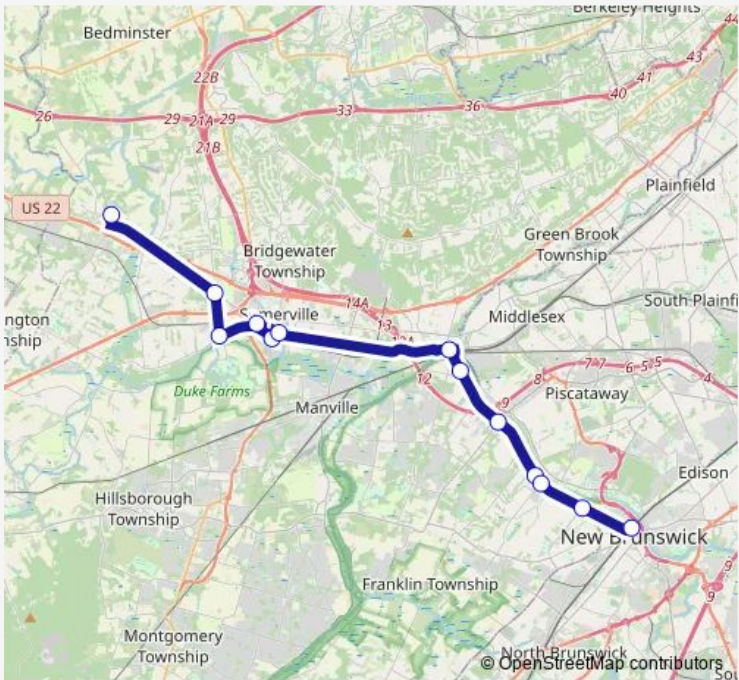

# Bus CAT 1R Community Access Transit 1r

[Go to website](#)

**Direction**  
 Rvcc — Somerset St & George St  
 13 stops  
[Open route schedule](#)

- Rvcc
- Route 28 & First Ave
- Somerset St & First Ave
- One Mountain Ave
- Somerville Train Station
- Main St & Grove St
- Bound Brook Train Station
- Main St & Montgomery St
- Easton Ave & Cedar Grove Ln
- Easton North Apartments
- Easton Ave & JFK Blvd
- Easton Ave & Franklin Blvd
- Somerset St & George St

Route schedule  
 Rvcc — Somerset St & George St

Monday	06:30-18:40
Tuesday	06:30-18:40
Wednesday	06:30-18:40
Thursday	06:30-18:40
Friday	06:30-18:40
Saturday	—
Sunday	—

Route info  
 Direction: Rvcc  
 Stops: 13  
 Trip Duration: 0 hour 59 min

■ CAT 1R — Community Access Transit 1r **BusMaps**

**Direction**

Somerset St &amp; George St — Rvcc

21 stops

[Open route schedule](#)

Somerset St &amp; George St

Easton Ave &amp; Albany St

Easton Ave &amp; Hamilton St

## Route schedule

Somerset St &amp; George St — Rvcc

Monday 06:08-17:08

Tuesday 06:08-17:08

Wednesday 06:08-17:08

Thursday 06:08-17:08

Friday 06:08-17:08

Saturday —