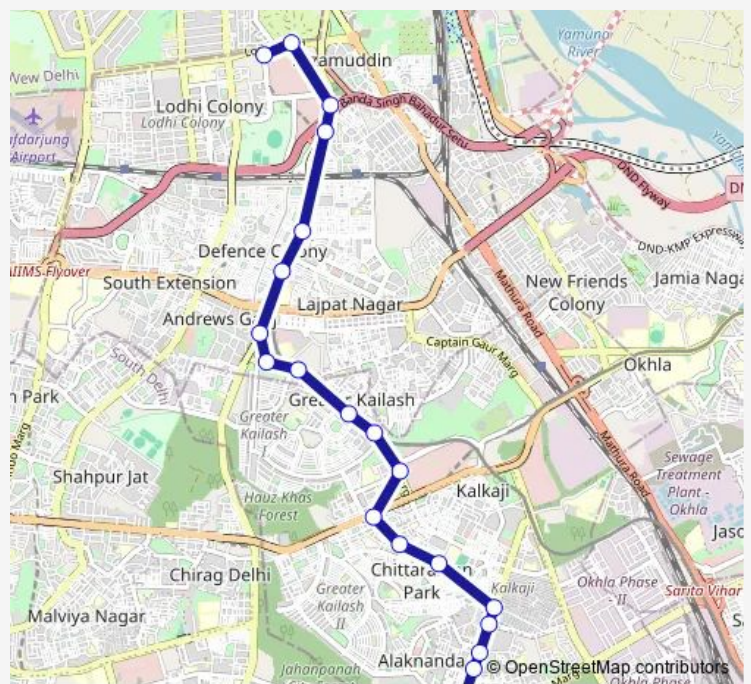

### Route schedule

Sunehari Pulla Depot / Jawahar Lal Nehru Stadium Terminal — Tara Apartment

Monday 05:05-07:44

Tuesday 05:05-07:44

Wednesday 05:05-07:44

Thursday 05:05-07:44

Friday 05:05-07:44

Saturday 05:05-07:44

Sunday 05:05-07:44

### Route info

Direction: Sunehari Pulla Depot / Jawahar Lal Nehru Stadium Terminal

Stops: 20

Trip Duration: 0 hour 39 min

■ 540Istlup

540lstlup Bus time schedules and route maps are available in an offline PDF at [busmaps.com](https://busmaps.com). Use the [busmaps.com](https://busmaps.com) website to see live bus times, train schedule or subway schedule, and step-by-step directions for all public transit in Defence Colony