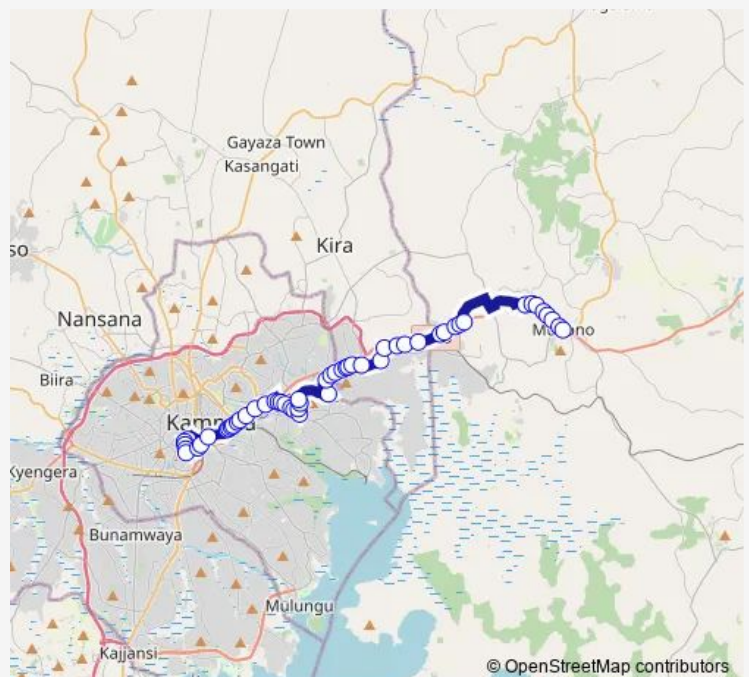

Wednesday 06:30-19:00

Thursday 06:30-19:00

Friday 06:30-19:00

Saturday 06:30-19:00

Sunday 06:30-19:00

Route info

Direction: Dahabismil Forex Bureau (Kisenyi)

Stops: 54

Trip Duration: 1 hour 49 min

Ic075 — Kisenyi-Mukono Taxi Park

Landmark Apartments - Akamwesi Hostel

Betsam Students Hostel

Ministry of Defence Headquarters

Mbuya Barracks

Hillstone Primary School

Mubya Primary School