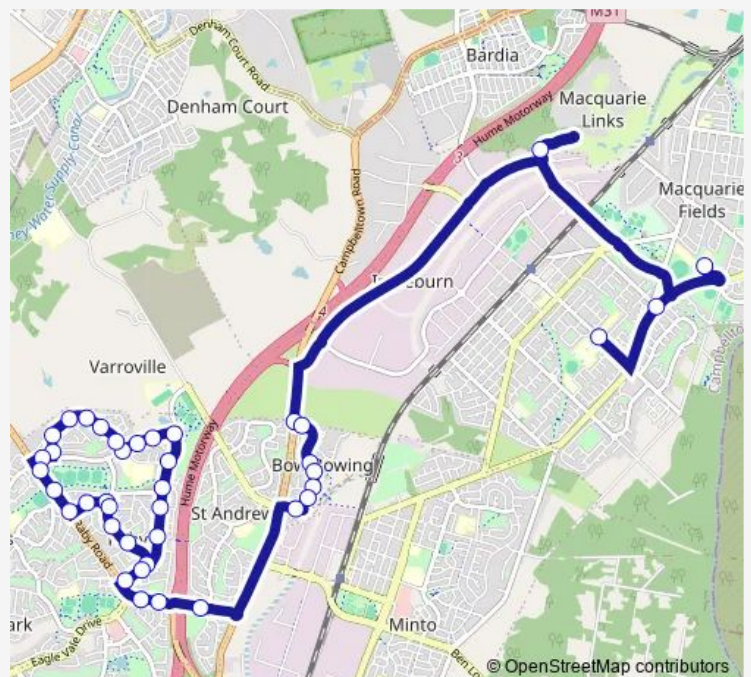

Spitfire Dr Afer Raby Rd

Spitfire Dr Before Hurricane Dr

58 Spitfire Dr

Spitfire Dr Opp Hornett Pl

113 Spitfire Dr

Spitfire Dr At Shuttleworth Av

Spitfire Dr At Thunderbolt Dr

Route schedule

Holy Family Primary School, Oxford Rd — Spitfire Dr Opp Kittyhawk Cres

Monday 15:18

Tuesday 15:18

Wednesday 15:18

Thursday 15:18

Friday —

Saturday —

Sunday —

Route info

Direction: Holy Family Primary School, Oxford Rd

Stops: 40

Trip Duration: 0 hour 47 min

4004 — Holy Family to Raby

Thunderbolt Dr Before Boeing Cres

Thunderbolt Dr Before Viscount Cl

Robert Townson High School, Thunderbolt Dr