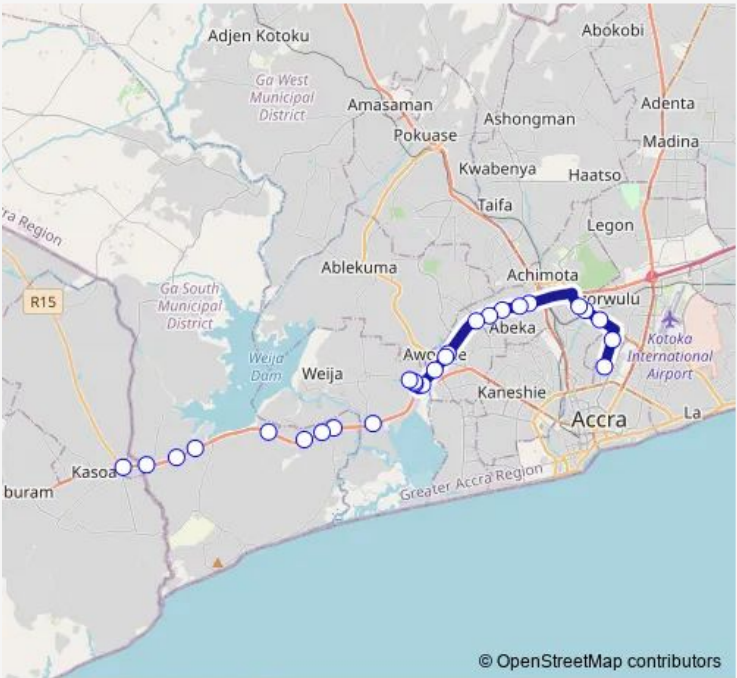

Bus 406A Nima Overhead Station to Mallam Station

[Go to website](#)

Direction
 Tetegu — Terminal Mallam Station
 26 stops
[Open route schedule](#)

- Tetegu
- Choice
- Weija Barrier
- Scs
- Broadcasting
- Kalabule Junction
- Galelia
- Amanfro
- Terminal Kasoa Station
- Terminal Nima Overhead Station
- Maamobi Market
- Ebony 254
- Dzorwulu Junction
- Abelemkpe
- Akweteman
- Flat Top
- Abeka Lapaz Station
- Abrantie
- Nyamekye 2
- Bintu
- Banyard 1

Route schedule
 Tetegu — Terminal Mallam Station

Monday	11:58
Tuesday	11:58
Wednesday	11:58
Thursday	11:58
Friday	11:58
Saturday	11:58
Sunday	11:58

Route info
 Direction: Tetegu
 Stops: 26
 Trip Duration: 1 hour 49 min

406A — Nima Overhead Station to Mallam Station **BusMaps**

Water Works 406

Overhead 406

Borla Junction 406

Abease

Terminal Mallam Station

406A Bus time schedules and route maps are available in an offline PDF at busmaps.com. Use the busmaps.com website to see live bus times, train schedule or subway schedule, and step-by-step directions for all public transit in Accra