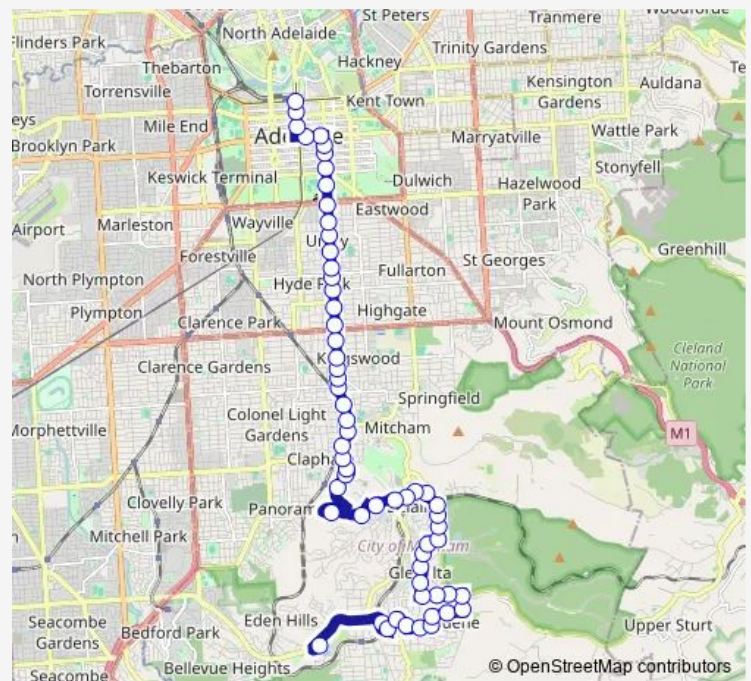

Stop 33 Rosella Ave - West side

Stop 32 Sun Valley Dr - West side

Stop 30 Hollywood Way - North West side

Stop 29 Hollywood Way - West side

Stop 28 Laffers Rd - North side

Stop 27 Upper Sturt Rd - West side

Stop 26 Upper Sturt Rd - West side

**Route schedule**

Stop School Blackwood High Pick Up — Stop Y2 King William St - West side

Monday	14:41
Tuesday	15:32
Wednesday	15:32
Thursday	15:32
Friday	15:32
Saturday	—
Sunday	—

**Route info**

Direction: Stop School Blackwood High Pick Up

Stops: 60

Trip Duration: 1 hour 7 min

674 — Blackwood High School to City

Stop 25 Upper Sturt Rd - West side

Stop 24A Sheoak Rd - South side

Stop 24 Sheoak Rd - South East side

Stop 23A Sheoak Rd - South East side

Stop 23 Main Rd - West side

Stop 22A Belair Rd - South East side

Stop 22 Belair Rd - South East side

Stop 21 Belair Rd - South side

Stop 20B Belair Rd - North West side