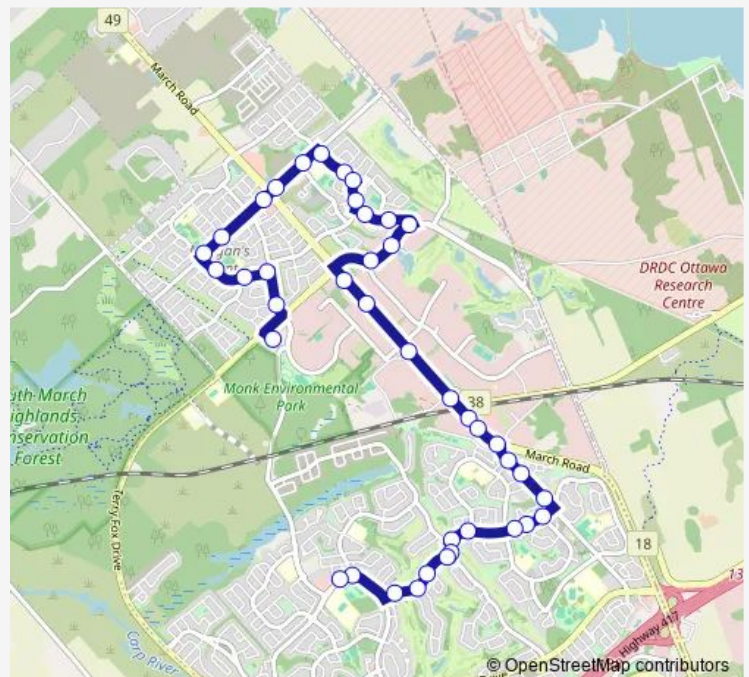

Terry FOX / Legget

March Road / Trillium

March Road / AD. 501

Route schedule

Innovation — Kanata / Walden

Monday 07:20-07:30

Tuesday 07:20-07:30

Wednesday 07:20-07:30

Thursday 07:20-07:30

Friday 07:20-07:30

Saturday —

Sunday —

Route info

Direction: Innovation

Stops: 41

Trip Duration: 0 hour 25 min

Friday 14:30-14:36

Saturday —

Sunday —

Route info

Direction: Richardson / ALL Saints H.S.

Stops: 38

Trip Duration: 0 hour 34 min

Marconi / Shrley'S Brook