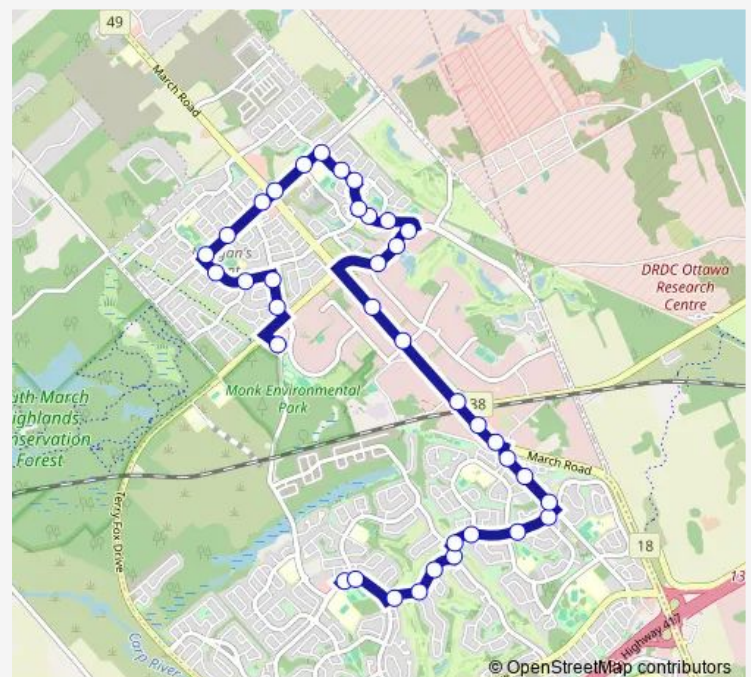

March / Solandt

Route schedule

INNOVATION A — Kanata / Walden

Monday 07:20-07:30

Tuesday 07:20-07:30

Wednesday 07:20-07:30

Thursday 07:20-07:30

Friday 07:20-07:30

Saturday —

Sunday —

Route info

Direction: INNOVATION A

Stops: 40

Trip Duration: 0 hour 25 min

March / Station

March / AD. 365

Monday 14:35-14:43

Tuesday 14:35-14:43

Wednesday 14:35-14:43

Thursday 14:35-14:43

Friday 14:35-14:43

Saturday —

Sunday —

Route info

Direction: Kanata / Goulburn

Stops: 37

Trip Duration: 0 hour 27 min

MARCONI / APPLECROSS

MARCONI / KLONDIKE

KLONDIKE / SANDHILL

KLONDIKE / MARCH

KLONDIKE / WEATHERSTON