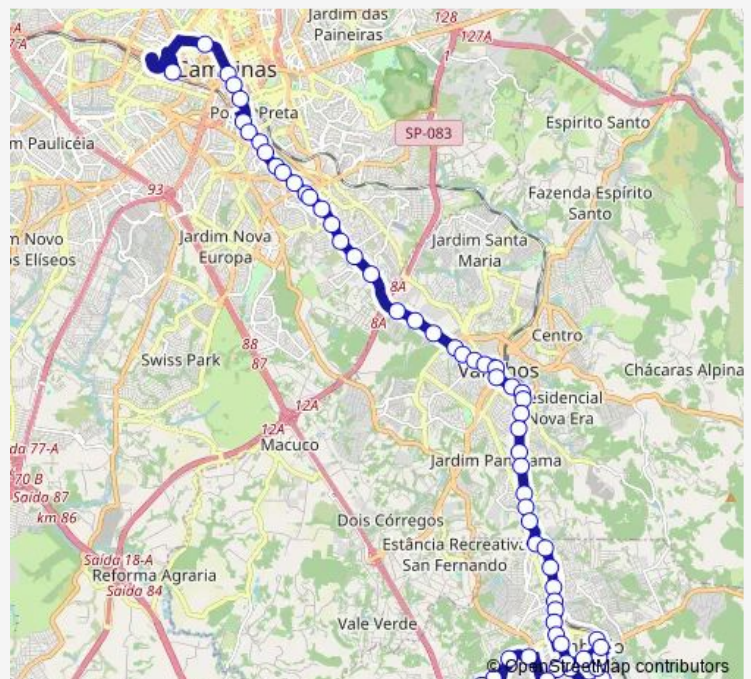

Route schedule

Terminal Rodoviario Veronica Briscki von Zubem — Terminal Metropolitan Prefeito Magalhaes Teixeira

Monday	05:00-23:35
Tuesday	05:00-23:35
Wednesday	05:00-23:35
Thursday	05:00-23:35
Friday	05:00-23:35
Saturday	05:00-23:35
Sunday	05:30-23:35

Route info

Direction: Terminal Rodoviario Veronica Briscki von Zubem

Stops: 64

Trip Duration: 1 hour 30 min

674 — Vinhedo (Capela) - Campinas (Terminal Metropolitan Prefeito Magalhaes Teixeira)

R. Riachuelo 345 - Barra Funda Vinhedo - SP 13280-000
Brasil