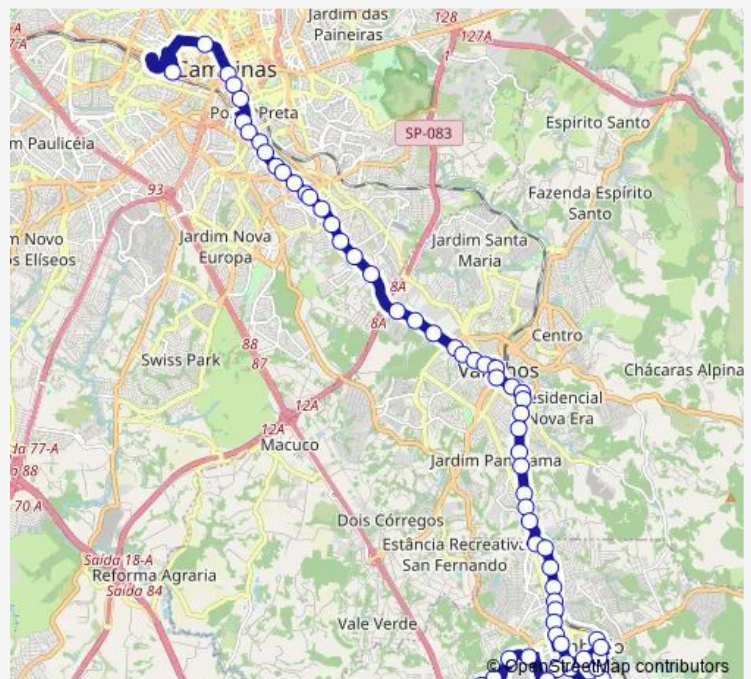

Route schedule

Terminal Rodoviario Veronica Briscki von Zubem — Terminal Metropolitan Prefeito Magalhaes Teixeira

Monday	05:00-23:35
Tuesday	05:00-23:35
Wednesday	05:00-23:35
Thursday	05:00-23:35
Friday	05:00-23:35
Saturday	05:00-23:35
Sunday	05:30-23:35

Route info

Direction: Terminal Rodoviario Veronica Briscki von Zubem

Stops: 64

Trip Duration: 1 hour 30 min

674 — Vinhedo (Capela) - Campinas (Terminal Metropolitan Prefeito Magalhaes Teixeira)

R. Riachuelo 345 - Barra Funda Vinhedo - SP 13280-000
Brasil