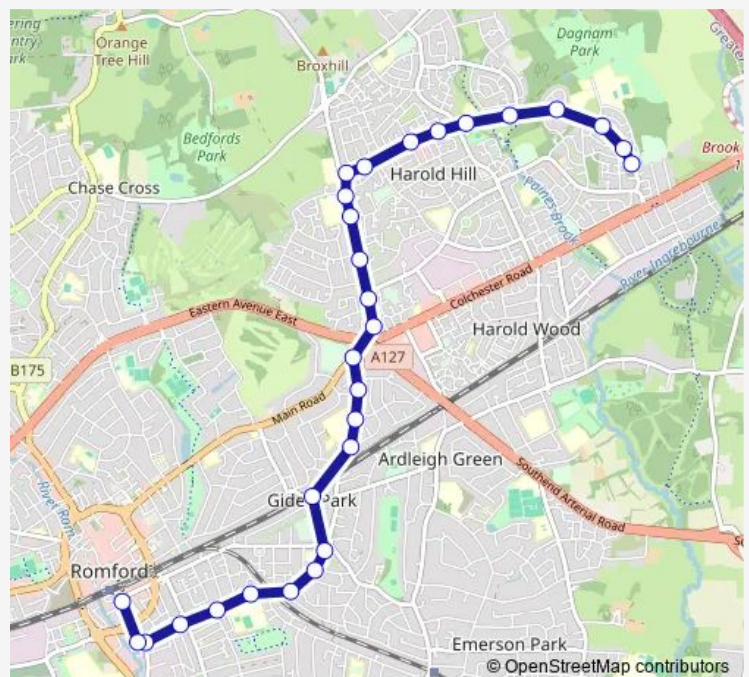

Royal Liberty School

Gidea Park Station

The Drill Roundabout

Route schedule

Dagnam Park Square — Romford Station

Monday	07:53
Tuesday	07:53
Wednesday	07:53
Thursday	07:53
Friday	07:53
Saturday	—
Sunday	—

Route info

Direction: Dagnam Park Square

Stops: 29

Trip Duration: 0 hour 43 min

674 — Dagnam Park Drive - Harold Hill - Gallows Corner - Gidea Park - Romford **BusMaps**

Salisbury Road Romford

Cranham Road

Frances Bardsley Academy

Princes Road Heath Park

Albert Road Romford

South Street Romford

Brentwood Road

Romford Station

Direction

Romford Station — Dagnam Park Square

33 stops

Friday 15:10

Saturday —

Sunday —

Route info

Direction: Romford Station

Stops: 33

Trip Duration: 0 hour 36 min

Harkness Close