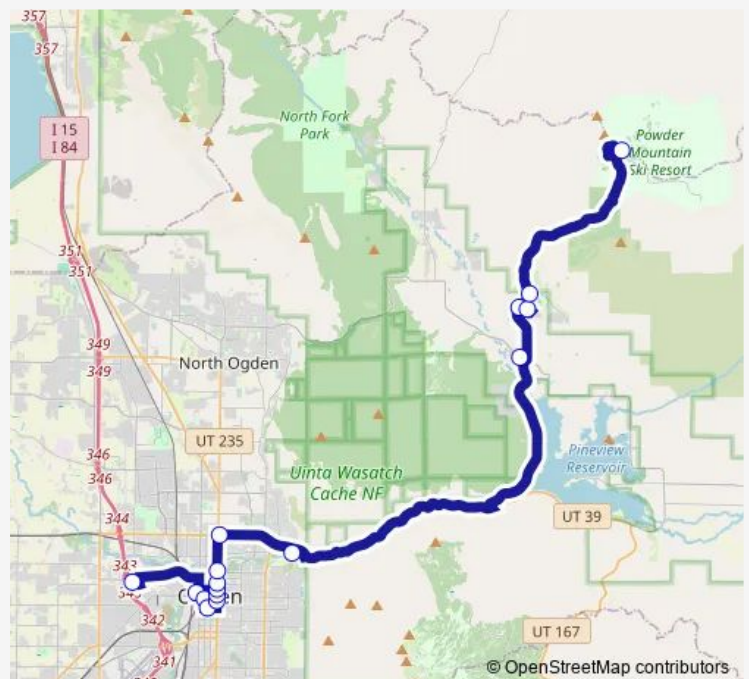

Wolf Creek Resort (Down)

Moose Hollow Condos

SR-158 / Moose Hollow Dr (Down)

Eden Powder Mountain Shuttle P+R

Ogden Canyon P+R

Harrison Blvd /12th St (Down)

12th Street @ 472 E (Ogden)

Washington Blvd / 20th St (Sb)

Washington Blvd / 22nd St (Sb)

Washington Blvd / 23rd St (Sb)

Washington Blvd / 24th St (Sb)

Washington Blvd / 25th St (Sb)

Lincoln Ave btwn 24th & 25th (Nb)

Ogden Central Station (Bay E)

1200 W @ 2212 S

Route schedule

Route info

Direction: Powder Mountain

Stops: 17

Trip Duration: 1 hour 19 min

674 — Ogden / Powder Mtn

Direction

1200 W @ 2212 S — Powder Mountain

16 stops

[Open route schedule](#)

1200 W @ 2212 S

Ogden Central Station (Bay E)

Lincoln Ave btwn 24th & 25th (Sb)

26th St / Lincoln Ave (Eb)

Washington Blvd / 25th St (Nb)

Washington Blvd @ 24th St

Washington Blvd / 23rd St (Nb)