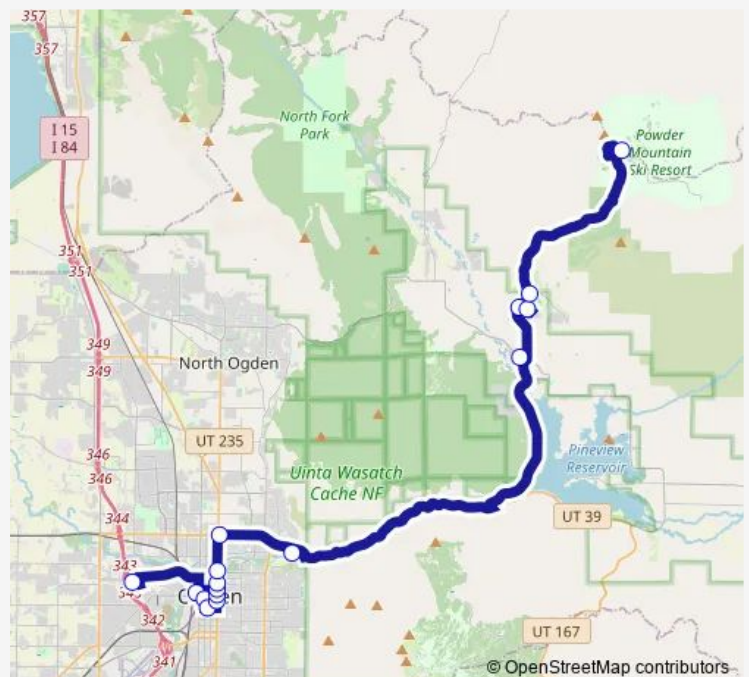

Wolf Creek Resort (Down)

Moose Hollow Condos

SR-158 / Moose Hollow Dr (Down)

Eden Powder Mountain Shuttle P+R

Ogden Canyon P+R

Harrison Blvd / 12th St (Down)

12th Street @ 472 E (Ogden)

Washington Blvd / 20th St (Sb)

Washington Blvd / 22nd St (Sb)

Washington Blvd / 23rd St (Sb)

Washington Blvd / 24th St (Sb)

Washington Blvd / 25th St (Sb)

Lincoln Ave btwn 24th & 25th (Nb)

Ogden Central Station (Bay E)

1200 W @ 2212 S

Route schedule

Route info

Direction: Powder Mountain

Stops: 17

Trip Duration: 1 hour 19 min

674 — Ogden / Powder Mtn

Direction

1200 W @ 2212 S — Powder Mountain

16 stops

[Open route schedule](#)

1200 W @ 2212 S

Ogden Central Station (Bay E)

Lincoln Ave btwn 24th & 25th (Sb)

26th St / Lincoln Ave (Eb)

Washington Blvd / 25th St (Nb)

Washington Blvd @ 24th St

Washington Blvd / 23rd St (Nb)