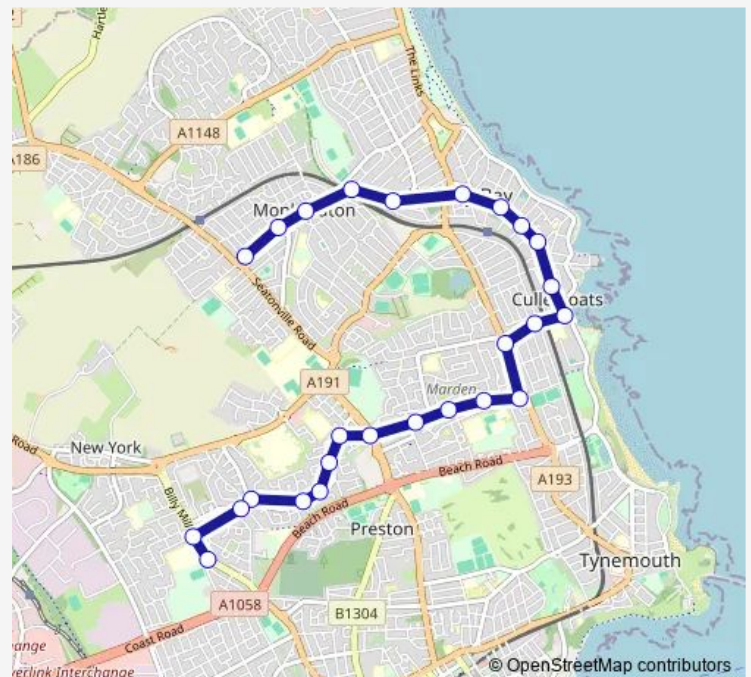

Norham Road-Warkworth Avenue

Whitley Road-Oxford Street

Whitley Road-Victoria Avenue

Whitley Road-Edwards Road

Whitley Road-Grafton Road

John Street

Marden Avenue-Beverley Villas

Mast Lane

### Route schedule

Cauldwell Lane-Dale Road — Lynn Road

Monday 07:55

Tuesday 07:55

Wednesday 07:55

Thursday 07:55

Friday 07:55

Saturday —

### Route info

Direction: Cauldwell Lane-Dale Road

Stops: 26

Trip Duration: 0 hour 35 min

674 — Monkseaton - St. Thomas More RC Academy

Malvern Road - Ludlow Avenue

Malvern Road-Devon Road

Whitehouse Lane