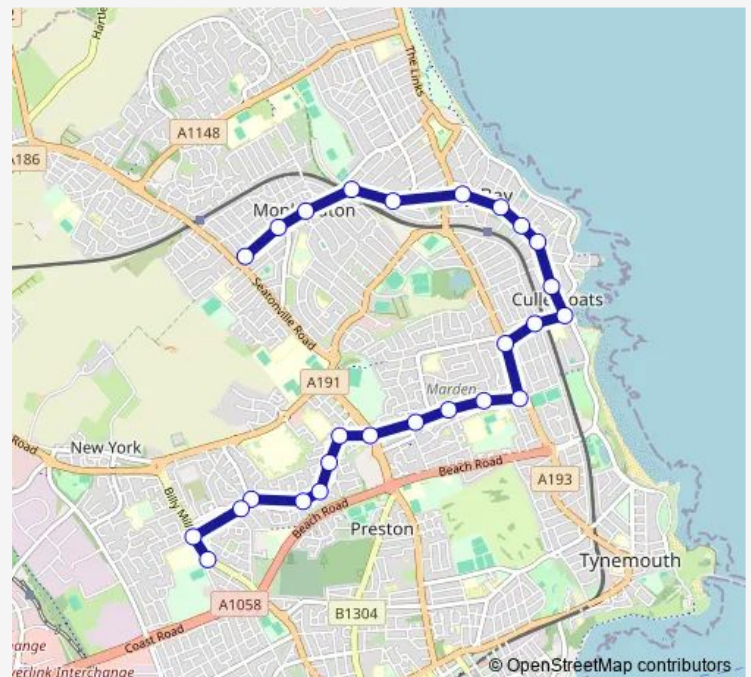

Front Street

Norham Road - Metro

Norham Road-Warkworth Avenue

Whitley Road-Oxford Street

Whitley Road-Victoria Avenue

Whitley Road-Edwards Road

Whitley Road-Grafton Road

John Street

Thursday 07:55

Friday 07:55

Saturday —

Sunday —

Route info

Direction: Cauldwell Lane-Dale Road

Stops: 26

Trip Duration: 0 hour 35 min

674 — Monkseaton - St. Thomas More RC Academy

Malvern Road - Ludlow Avenue

Malvern Road-Devon Road

Whitehouse Lane

Billy Mill Lane-Cragside Avenue

Lynn Road

674 Bus time schedules and route maps are available in an offline PDF at busmaps.com. Use the busmaps.com website to see live bus times, train schedule or subway schedule, and step-by-step directions for all public transit in South Shields