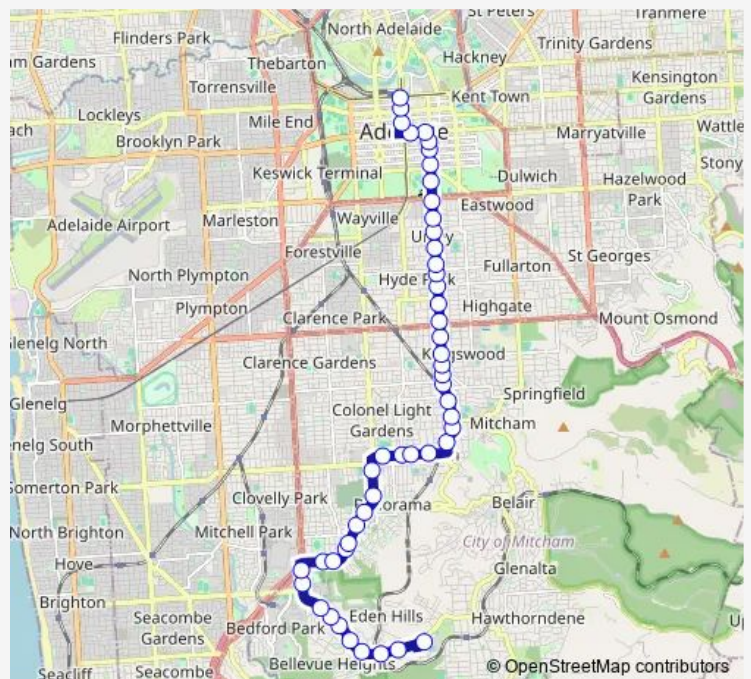

Stop 27 Shepherds Hill Rd - South side

Stop 26 Shepherds Hill Rd - West side

Stop 25 Shepherds Hill Rd - West side

Stop 24A Ayliffes Rd - North side

Stop 24 Ayliffes Rd - North side

Stop 23 Fiveash Dr - West side

Stop 22 Fiveash Dr - West side

Stop 21 Fiveash Dr - West side

Stop 20 Fiveash Dr - West side

Stop 19 Goodwood Rd - West side

Stop 18 Goodwood Rd - West side

Stop 18D Springbank Rd - North side

Stop 18C Springbank Rd - North side

Stop 18B Springbank Rd - North side

**Route schedule**

Stop School Blackwood High Pick Up — Stop Y2 King William St - West side

Monday	14:41
Tuesday	15:32
Wednesday	15:32
Thursday	15:32
Friday	15:32
Saturday	—
Sunday	—

**Route info**

Direction: Stop School Blackwood High Pick Up

Stops: 49

Trip Duration: 1 hour 7 min

674 — Blackwood High School to City

Stop 18A Springbank Rd - North side

Stop 18 Belair Rd - West side

Stop 17 Belair Rd - West side