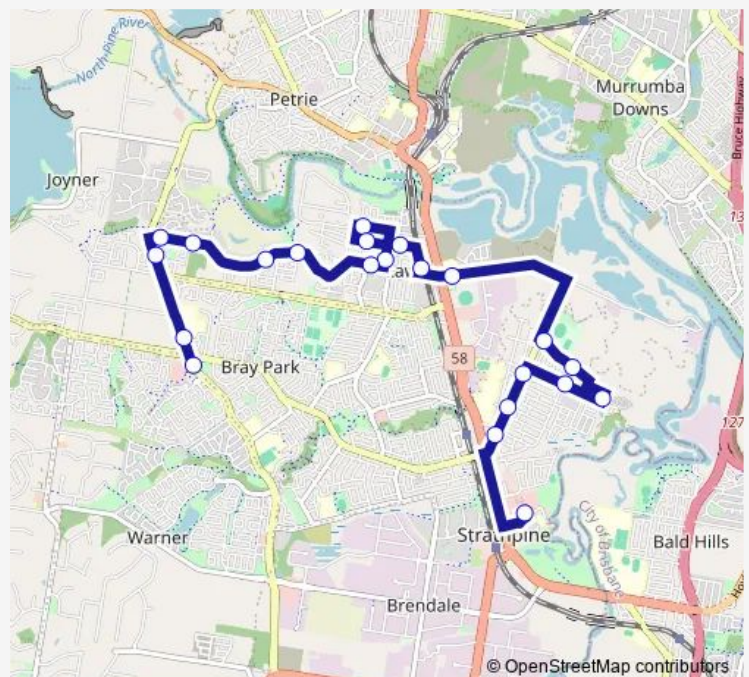

Todds Rd near Oxbow Rd

Todds Rd at Sandown Ct

Todds Rd near Youngs Crossing Rd

Youngs Crossing Rd near Gordons Crossing Rd

Youngs Crossing Rd near Oxford St

**Route schedule**

Strathpine bus station, stop A — Old North Rd at Warner Shops

Monday	—
Tuesday	—
Wednesday	—
Thursday	—
Friday	—
Saturday	08:20-17:20
Sunday	08:20-16:20

**Route info**

Direction: Strathpine bus station, stop A

Stops: 22

Trip Duration: 0 hour 28 min

674 — Warner - Strathpine Shopping Centre

Old North Rd at Warner Shops

**Direction**

Old North Rd at Warner Shops — Strathpine bus station

25 stops

[Open route schedule](#)

Old North Rd at Warner Shops

Youngs Crossing Rd near Oxford St

Youngs Crossing Rd near Gordons Crossing Rd

## Route info

Direction: Old North Rd at Warner Shops

Stops: 25

Trip Duration: 0 hour 24 min