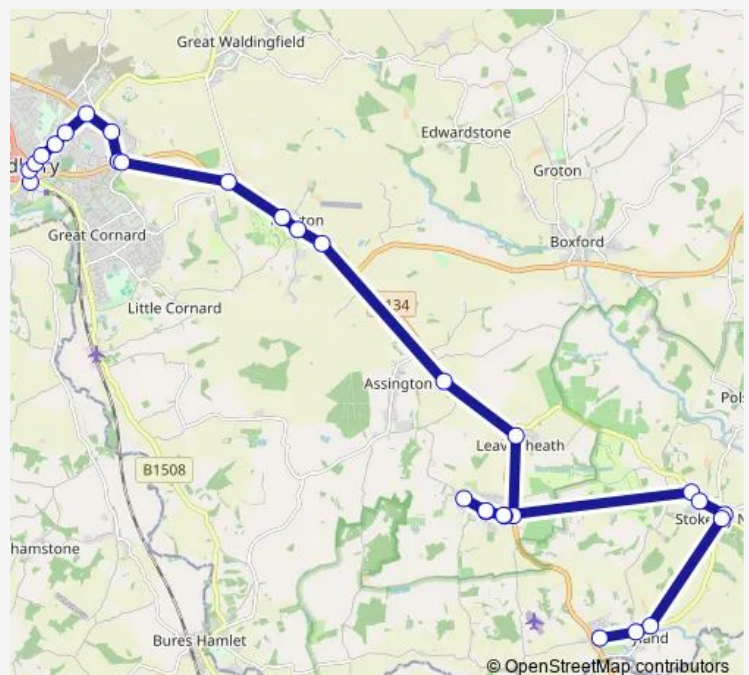

Edies Lane

Elm Tree Lane

Edies Lane

Route schedule

Bus Station — Doctors Surgery

Monday 12:45

Tuesday 12:45

Wednesday 12:45

Thursday 12:45

Friday 12:45

Saturday —

Sunday —

Route info

Direction: Bus Station

Stops: 29

Trip Duration: 0 hour 41 min

Doctors Surgery

Direction

Bus Station — Doctors Surgery

30 stops

[Open route schedule](#)

Bus Station

Post Office

Cavendish Way

Monday 12:45

Tuesday 12:45

Wednesday 12:45

Thursday 12:45

Friday 12:45

Saturday —

Sunday —

Route info