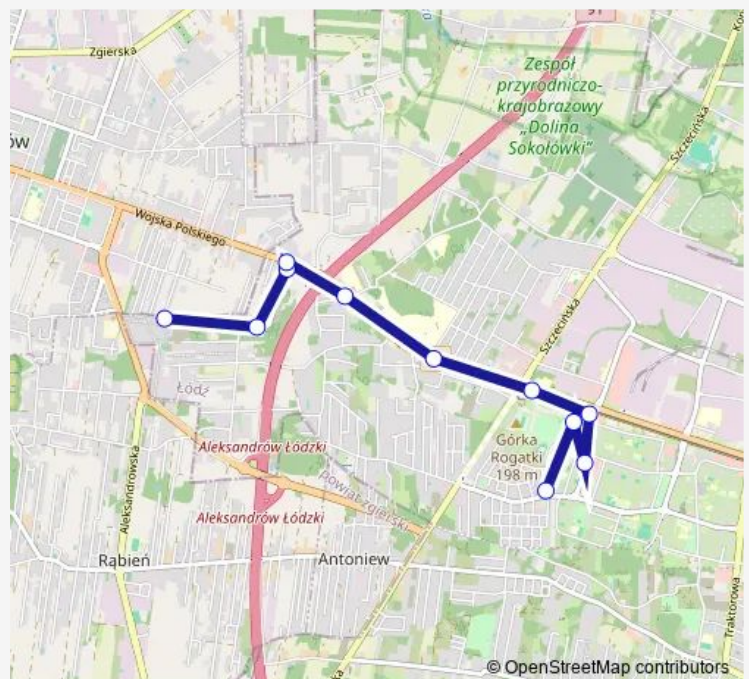

### Route schedule

Teofilów Wici (5332) — Zielony Romanów (2194)

Monday 13:46-14:46

Tuesday 13:46-14:46

Wednesday 13:46-14:46

Thursday 13:46-14:46

Friday 13:46-14:46

Saturday —

### Route info

Direction: Teofilów Wici (5332)

Stops: 11

Trip Duration: 0 hour 19 min

84A

BusMaps