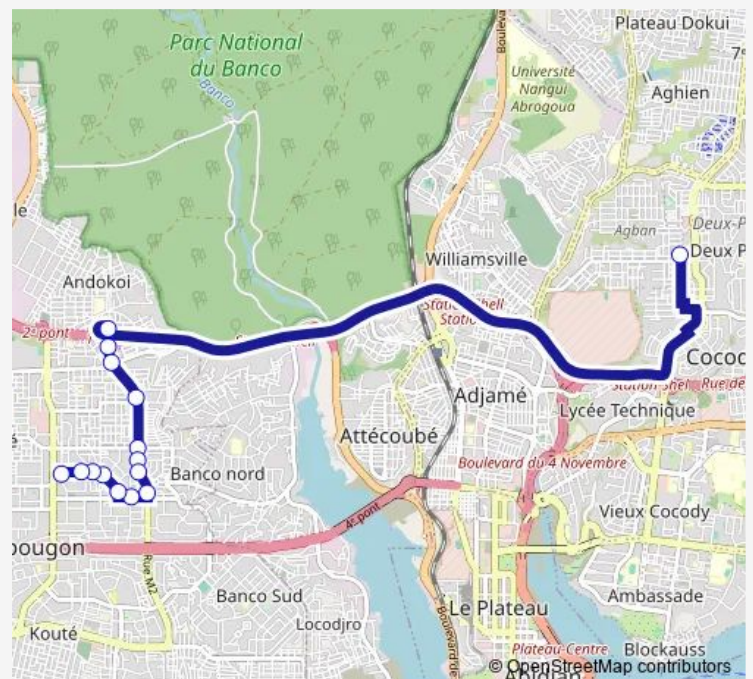

### Direction

Gare Lavage Yopougon — Mobil

10 stops

[Open route schedule](#)

Gare Lavage Yopougon

Saint Jacques

Carrefour Ambassade de la Mauritanie

Universiré de Grand Bassam

### Route schedule

Gare Lavage Yopougon — Mobil

Monday	06:00
Tuesday	06:00
Wednesday	06:00
Thursday	06:00
Friday	06:00
Saturday	06:00
Sunday	06:00

### Route info

Direction: Gare Lavage Yopougon

Stops: 10

Trip Duration: 2 hour 0 min