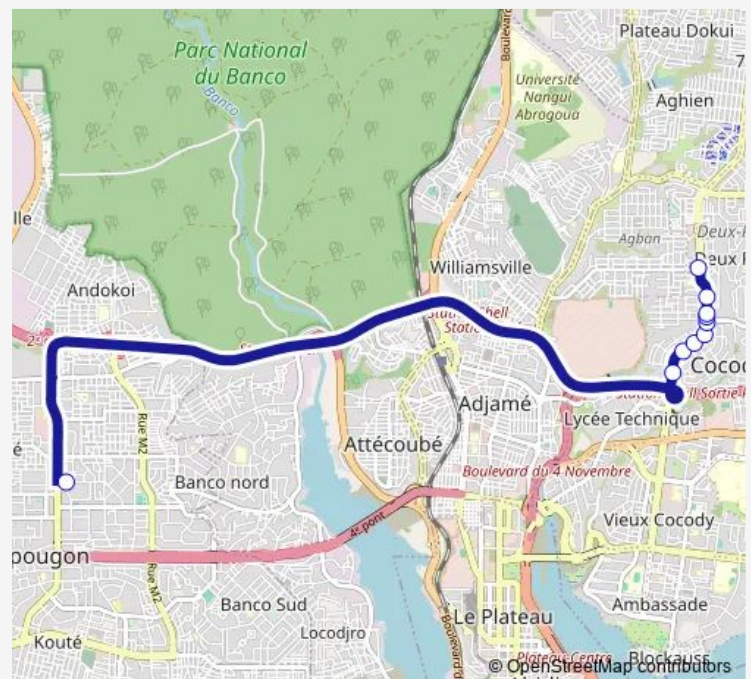

Carrefour Complexe

Tantie Margot

Mairie de Yopougon

Pharmacie Selmer

2 poteaux

Gare Lavage Yopougon

Route schedule

Gare de Yopougon - 2 Plateaux Mobil — Gare Lavage Yopougon

Monday	06:00
Tuesday	06:00
Wednesday	06:00
Thursday	06:00
Friday	06:00
Saturday	06:00
Sunday	06:00

Route info

Direction: Gare de Yopougon - 2 Plateaux Mobil

Stops: 15

Trip Duration: 2 hour 0 min

Direction

Gare Lavage Yopougon — Mobil

10 stops

[Open route schedule](#)

Gare Lavage Yopougon

Saint Jacques

Carrefour Ambassade de la Mauritanie

Universiré de Grand Bassam

Ena

Carrefour Ena

Direction: Gare Lavage Yopougon

Stops: 10

Trip Duration: 2 hour 0 min

Bus time schedules and route maps are available in an offline PDF at busmaps.com. Use the busmaps.com website to see live bus times, train schedule or subway schedule, and step-by-step directions for all public transit in Abidjan