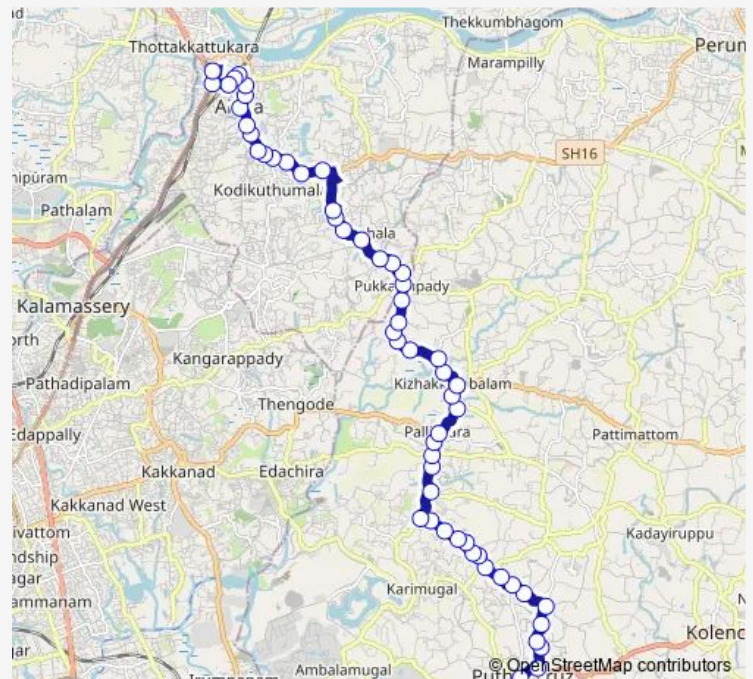

### Direction

Aluva — Puthencruz

58 stops

[Open route schedule](#)

- Aluva
- Najath Hospital
- Bank Junction
- Aluva Palace
- Town Hall
- Pump Junction
- Zeenath Junction
- Aluva Police Station
- Power House
- Assisi
- Andicompany
- Carmel Hospital
- Ashokapuram
- Cochin Bank
- Colony Padi
- Choondi
- Ettekar Pally
- Sos
- Thaikavu Junction
- Malayil Palli
- Edathala Panchayath

### Route schedule

Aluva — Puthencruz

Monday	06:00
Tuesday	06:00
Wednesday	06:00
Thursday	06:00
Friday	06:00
Saturday	06:00
Sunday	06:00

### Route info

Direction: Aluva

Stops: 58

Trip Duration: 1 hour 7 min

Aluva ↔ Puthencruz (via Poothanamparambu)

NAD Kavala

Kunjattukara

Ashari Pady

## Route schedule

Puthencruz — Aluva

Monday 06:00

Tuesday 06:00

Wednesday 06:00

Thursday 06:00

Friday 06:00

Saturday 06:00