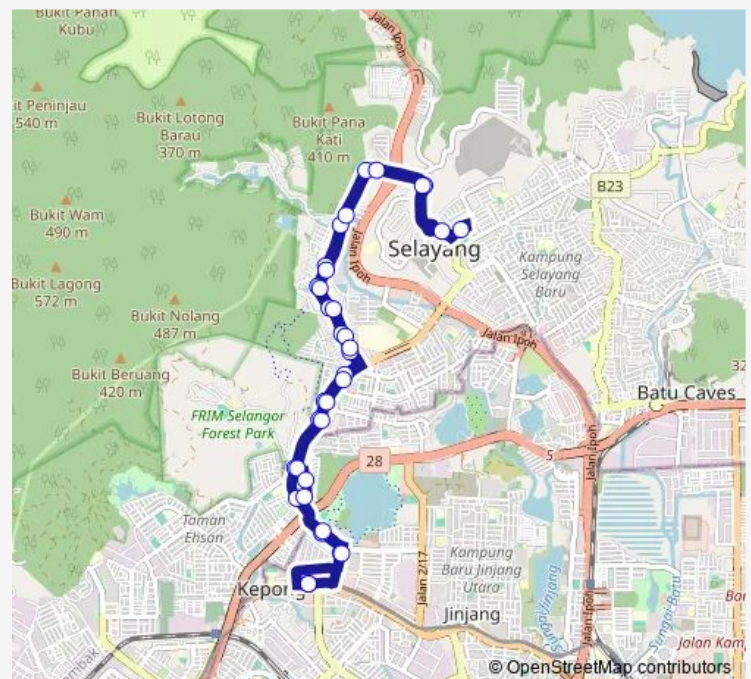

Majlis Peperiksaan Malaysia (Opp)

ONE Sierra (Opp)

Perdana Residence

Route schedule

MRT Metro Prima Pintu A — MRT Metro Prima Pintu A

Monday 06:00-23:30

Tuesday 06:00-23:30

Wednesday 06:00-23:30

Thursday 06:00-23:30

Friday 06:00-23:30

Saturday 06:00-23:30

Sunday 06:00-23:30

Route info

Direction: MRT Metro Prima Pintu A

Stops: 35

Trip Duration: 1 hour 10 min