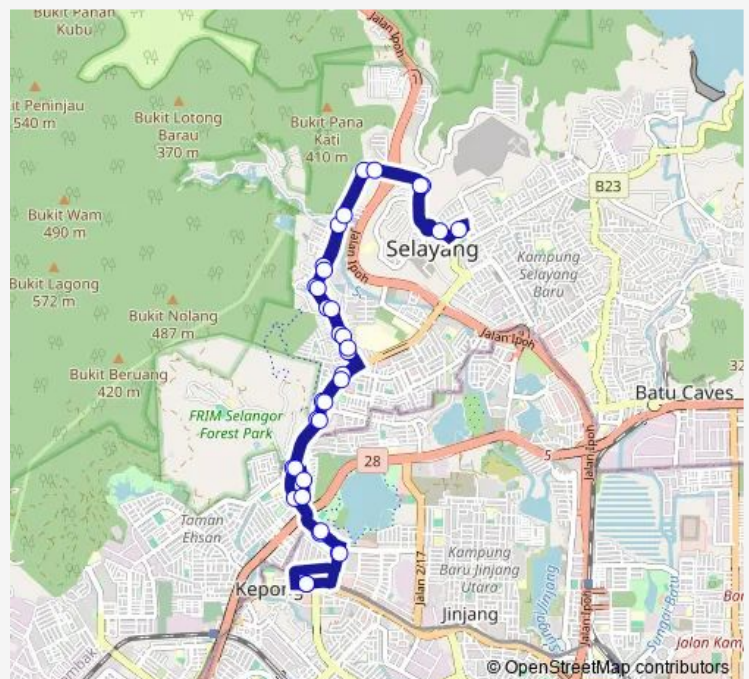

Majlis Peperiksaan Malaysia (Opp)

ONE Sierra (Opp)

Perdana Residence

Route schedule

MRT Metro Prima Pintu A — MRT Metro Prima Pintu A

Monday 06:00-23:30

Tuesday 06:00-23:30

Wednesday 06:00-23:30

Thursday 06:00-23:30

Friday 06:00-23:30

Saturday 06:00-23:30

Sunday 06:00-23:30

Route info

Direction: MRT Metro Prima Pintu A

Stops: 35

Trip Duration: 0 hour 56 min