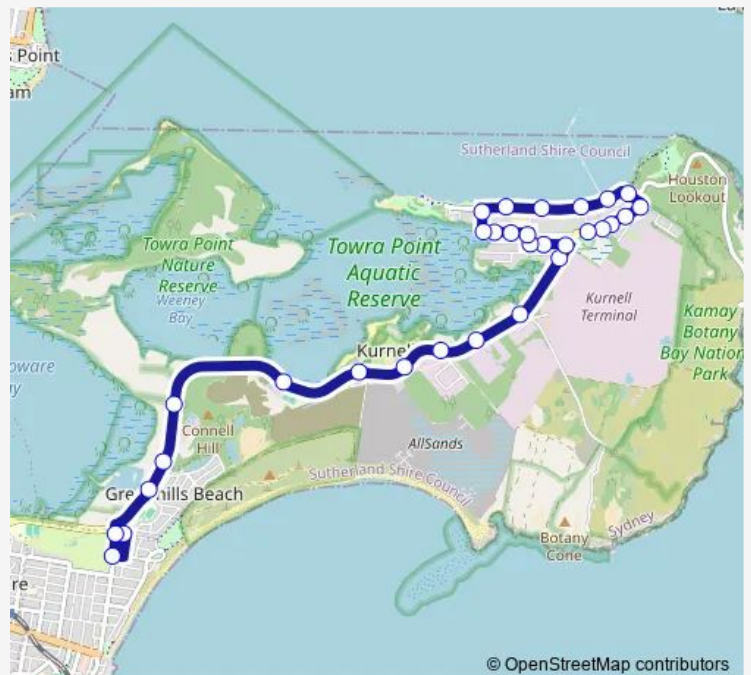

School Bus S373 Cronulla HS to Marton Park, Kurnell

[Go to website](#)

Direction

Cronulla High School, Bate Bay Rd — Marton Park, Captain Cook Dr

31 stops

[Open route schedule](#)

Cronulla High School, Bate Bay Rd

Cronulla Golf Course, Elouera Rd

Elouera Rd Opp Bate Bay Rd

Captain Cook Dr Opp Trinity St

Captain Cook Dr Opp Cronulla Wastewater Treatment Plant, Gate 1

Captain Cook Dr Opp Cronulla Wastewater Treatment Plant, Gate 2

Captain Cook Dr Opp 330

Captain Cook Dr Opp Marang Parklands

251 Captain Cook Dr

Captain Cook Dr Opp Boat Harbour Park

Captain Cook Dr Opp 238-258

Captain Cook Dr Opp Sir Joseph Banks Dr

Captain Cook Dr Opp Kurnell Community And Recreation Club

Bridges St Opp Bridges St Shops

Bridges St Before Dampier St

Bridges St At Dampier St

Dampier St At Torres St

Torres St Opp Kurnell Public School

Torres St Before Balboa St

Route schedule

Cronulla High School, Bate Bay Rd — Marton Park, Captain Cook Dr

Monday 15:28-15:33

Tuesday 14:45

Wednesday 15:28-15:33

Thursday 14:45

Friday 15:28-15:33

Saturday —

Sunday —

Route info

Direction: Cronulla High School, Bate Bay Rd

Stops: 31

Trip Duration: 0 hour 15 min

S373 — Cronulla HS to Marton Park, Kurnell