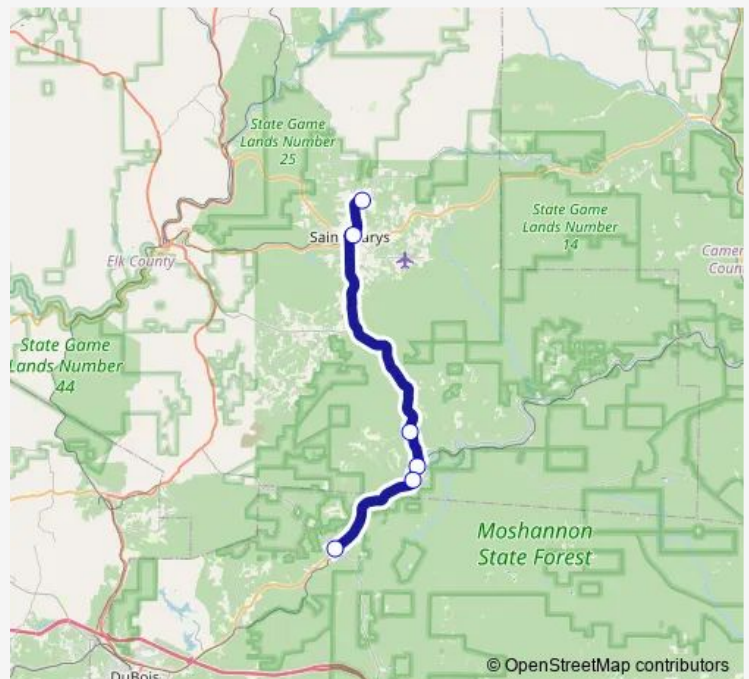

Direction

Elcam — Penfield Fire Dept

6 stops

[Open route schedule](#)

Elcam

ATA Transit Center Saint Marys

Whitehorse Tavern

BIG Trout Inn

Friday 15:03

Saturday —

Sunday —

Route info

Direction: Elcam

Stops: 6

Trip Duration: 0 hour 49 min

Direction

Penfield Fire Dept — Elcam

6 stops

[Open route schedule](#)

Penfield Fire Dept

Post Office Force

BIG Trout Inn

Whitehorse Tavern

ATA Transit Center Saint Marys