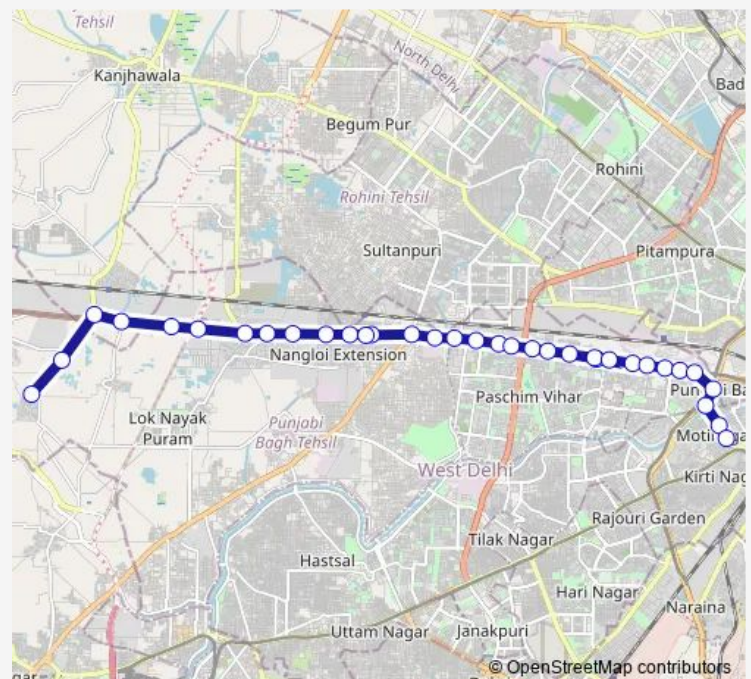

Peera Garhi Metro Station

### Route schedule

Neelwal Village — Karampura Terminal

Monday 06:20-12:35

Tuesday 06:20-12:35

Wednesday 06:20-12:35

Thursday 06:20-12:35

Friday 06:20-12:35

Saturday 06:20-12:35

### Route info

Direction: Neelwal Village

Stops: 35

Trip Duration: 1 hour 12 min

934down

Peera Garhi Chowk

Paschim Vihar (Super Market)

Multan Nagar