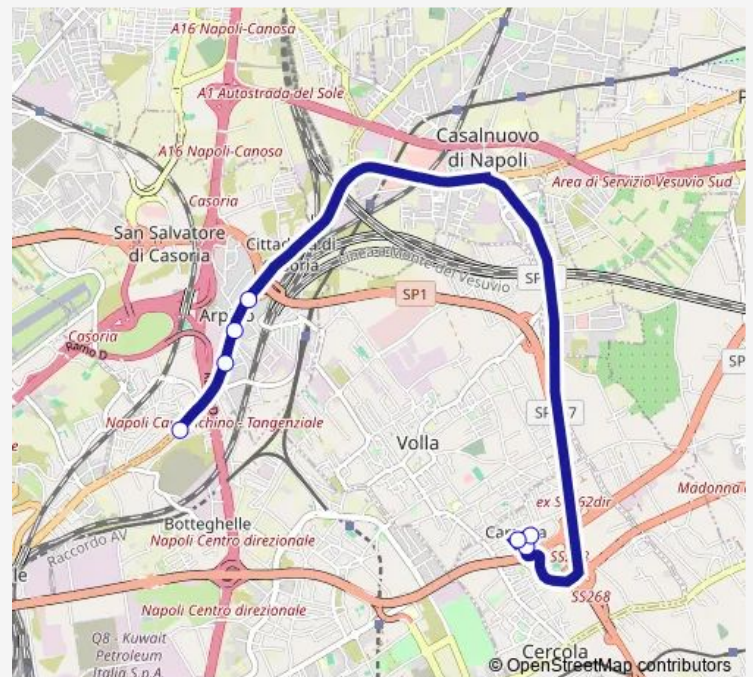

Bus 158b

[Go to website](#)

Direction

Serao - Attestamento — Deposito VIA Puglie

8 stops

[Open route schedule](#)

Serao - Attestamento

Rossi-Localita' Caravita

Rossi-Petrarca

Rossi-Sanzio

Rossi-Alighieri

Dante-P.Le Padre Pio

Dante-Cimitero Volla

Deposito VIA Puglie

Route schedule

Serao - Attestamento — Deposito VIA Puglie

Monday	11:00-00:45 ⁺¹
Tuesday	11:00-00:45 ⁺¹
Wednesday	11:00-00:45 ⁺¹
Thursday	11:00-00:45 ⁺¹
Friday	11:00-00:45 ⁺¹
Saturday	11:15-00:45 ⁺¹
Sunday	—

Route info

Direction: Serao - Attestamento

Stops: 8

Trip Duration: 0 hour 29 min

Route info

Direction: Deposito VIA Puglie

Stops: 7

Trip Duration: 0 hour 29 min

158b Bus time schedules and route maps are available in an offline PDF at busmaps.com. Use the busmaps.com website to see live bus times, train schedule or subway schedule, and step-by-step directions for all public transit in Volla