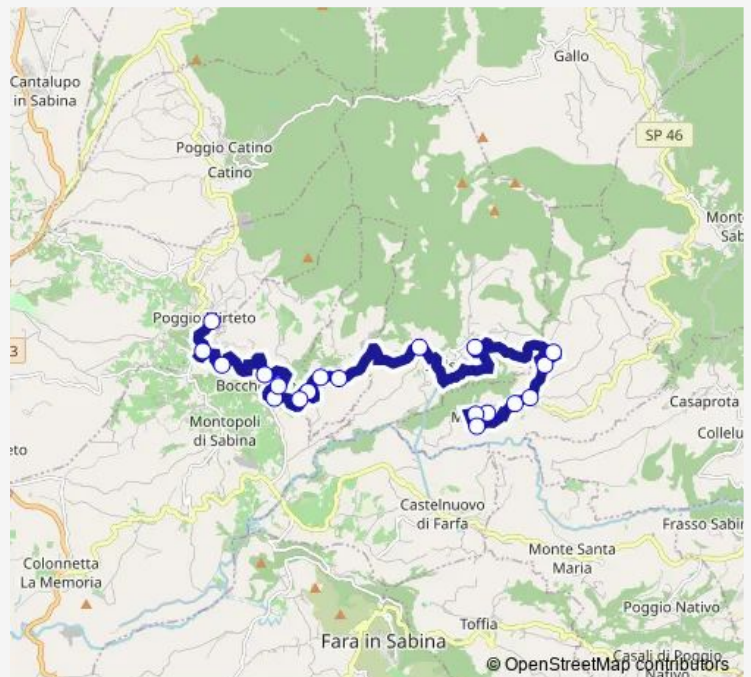

Bus Mompeo - Poggio Mirteto # Pm113a

[Go to website](#)

Direction

Mompeo | Viale Regillo # f10114 — Poggio Mirteto | Viale De Vito # f2445

19 stops

[Open route schedule](#)

- Mompeo | Viale Regillo # f10114
- Mompeo | Via Pompeo Magno # f10115
- Mompeo | Via Coste Via Stecconi # f10117
- Mompeo | Gole del Farfa # f10118
- Mompeo | Madonna del Mattone # f10119
- Mompeo | Via Tancia (Km 24) # f10183
- Mompeo | Via Tancia Strada Lavandara # f10184
- Salisano | Via Tancia Via Vallocchie # f10185
- Salisano | Via Tancia Via Rocca # f10187
- Poggio Mirteto | Via Tancia (Castel San Pietro) # f10097
- Poggio Mirteto | Via Tancia Via Madonnella # f10189
- Poggio Mirteto | Via Tancia (Km 33) # f10190
- Poggio Mirteto | Via Tancia (Km 33) # f10191
- Montopoli | Via Tancia (Km 33) # f10192
- Montopoli | Via Tancia (Km 34) # f10193
- MONTOPOLI | Via Casalina Via Borgo # f9910
- MONTOPOLI | Via Tancia Via Paradiso # f9911
- Montopoli | Ferruti # f2443
- Poggio Mirteto | Viale De Vito # f2445

Route schedule

Mompeo | Viale Regillo # f10114 — Poggio Mirteto | Viale De Vito # f2445

Monday	19:15
Tuesday	19:15
Wednesday	19:15
Thursday	19:15
Friday	19:15
Saturday	19:25
Sunday	—

Route info

Direction: Mompeo | Viale Regillo # f10114

Stops: 19

Trip Duration: 0 hour 30 min

Mompeo - Poggio Mirteto # Pm113a

Bus time schedules and route maps are available in an offline PDF at busmaps.com. Use the busmaps.com website to see live bus times, train schedule or subway schedule, and step-by-step directions for all public transit in Montopoli in Sabina

The schedule is provided in the local timezone. Times with "(+1)" indicate departures on the next day.

PDF file created on 2025-01-16

2024 BusMaps.com - All Rights Reserved