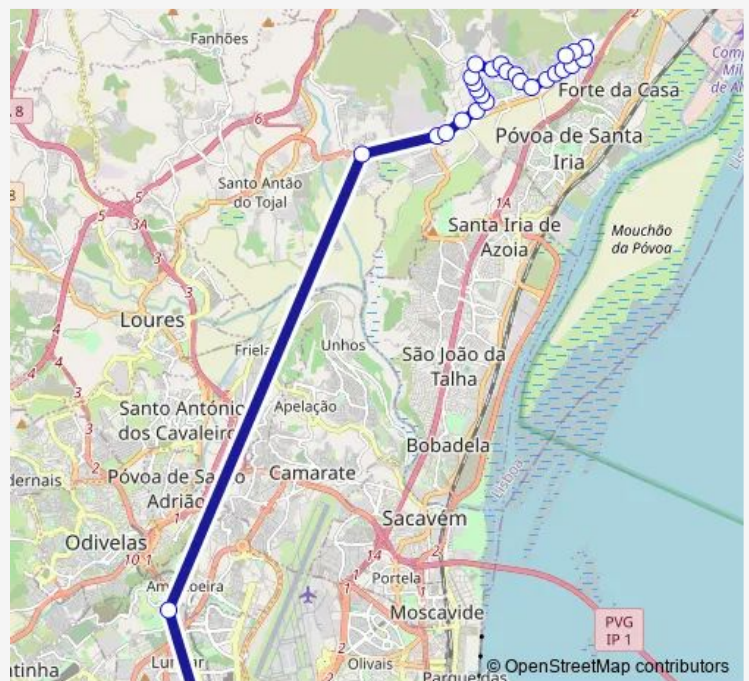

Vialonga (Av Soeiro Pereira Gomes) (X) (R Barbosa

Vialonga (Av Soeiro Pereira Gomes) (X) (Estr Oliva

Vialonga (R 28 Setembro 39)

Vialonga (R Professor Egas Moniz 6)

Vialonga (R Professor Egas Moniz 65)

### Route schedule

Lisboa (Campo Grande) — Qta Maranhota (R Capitão Salgueiro Maia)

Monday	06:50-09:45
Tuesday	06:50-09:45
Wednesday	06:50-09:45
Thursday	06:50-09:45
Friday	06:50-09:45
Saturday	—
Sunday	—

### Route info

Direction: Lisboa (Campo Grande)

Stops: 27

Trip Duration: 0 hour 40 min

Vialonga (X) R João Deus

Cabo Vialonga (Esc Primária)

Cabo Vialonga (R 1º Maio 123)

Cabo Vialonga (R 1º Maio 11)

Cabo Vialonga (R Olival Santo) (X) (Bº Sol Nascent

Qta Maranhota (R Miguel Torga)

Qta Maranhota (R Capitão Salgueiro Maia)

Bus time schedules and route maps are available in an offline PDF at [busmaps.com](https://busmaps.com). Use the [busmaps.com](https://busmaps.com) website to see live bus times, train schedule or subway schedule, and step-by-step directions for all public transit in Lisbon