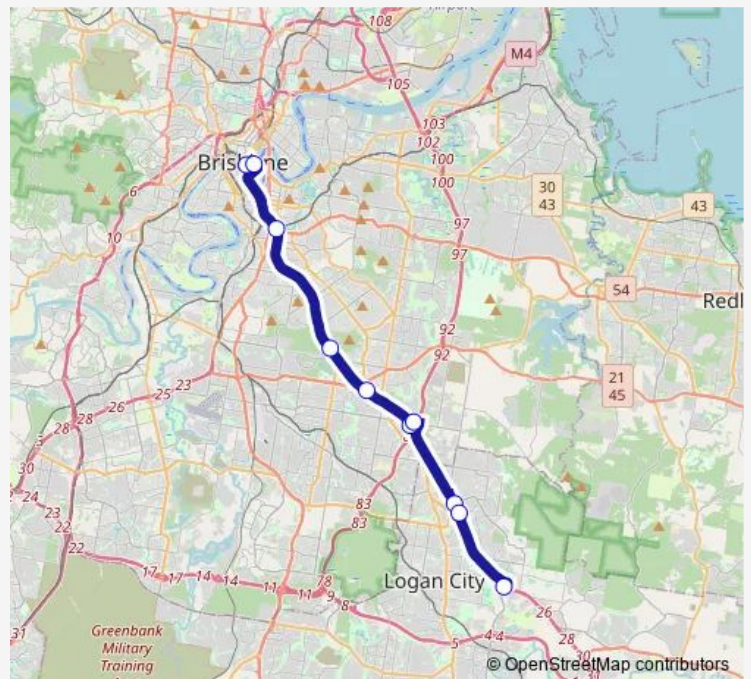

Buranda busway, platform 2

Griffith University station, platform 2

Upper Mt Gravatt station, platform 2

Eight Mile Plains station, platform 2

Miles Platting Road (Test Site) Mapping only

Rochedale Rd near Fitzgerald Ave Mapping Only

Friday 15:05-17:55

Saturday —

Sunday —

Route info

Direction: Elizabeth Street Stop 82

Stops: 10

Trip Duration: 0 hour 44 min

P581 — Brisbane City - Slacks Creek

Direction

Slacks Creek park 'n' ride stop A — Edward Street Stop 145

8 stops

[Open route schedule](#)

Slacks Creek park 'n' ride stop A

Springwood station, platform 1

Eight Mile Plains station, platform 1

Upper Mt Gravatt station, platform 1

Griffith University station, platform 1

Buranda busway, platform 1

Elizabeth Street Stop 82

Edward Street Stop 145

Route schedule

Slacks Creek park 'n' ride stop A — Edward Street Stop 145

Monday 06:25-08:40