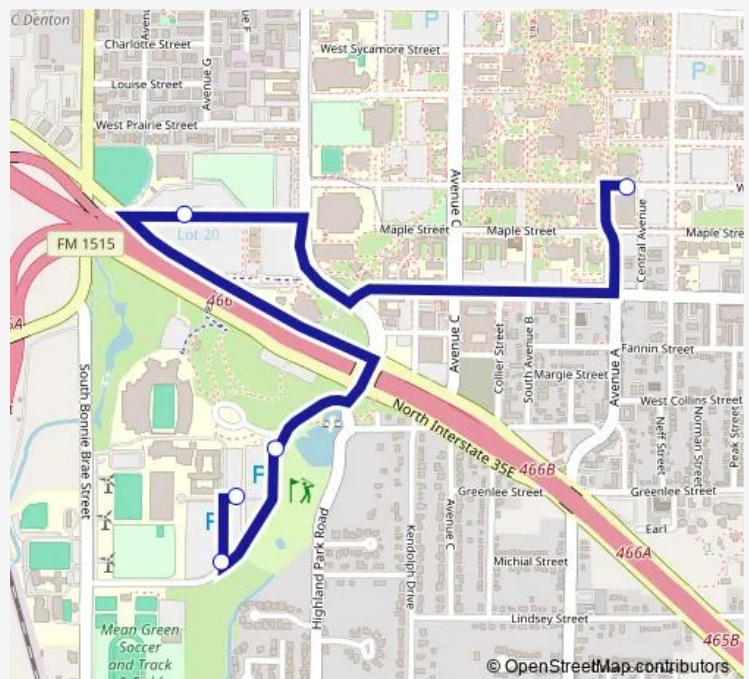

Bus PE-B Parking Express B

[Go to website](#)

Direction

Datcu Center Lot — Highland Street Parking Garage (HS Garage)

5 stops

[Open route schedule](#)

Datcu Center Lot

Lot 80 South

Datcu Northeast Lot

Fouts Pe

Highland Street Parking Garage (HS Garage)

Route schedule

Datcu Center Lot — Highland Street Parking Garage (HS Garage)

Monday 07:00-18:12

Tuesday 07:00-18:12

Wednesday 07:00-18:12

Thursday 07:00-18:12

Friday 07:00-18:12

Saturday —

Sunday —

Route info

Direction: Datcu Center Lot

Stops: 5

Trip Duration: 0 hour 9 min

■ PE-B — Parking Express B

Direction

Highland Street Parking Garage (HS Garage) — Datcu Center Lot

2 stops

[Open route schedule](#)

Highland Street Parking Garage (HS Garage)

Datcu Center Lot

Route schedule