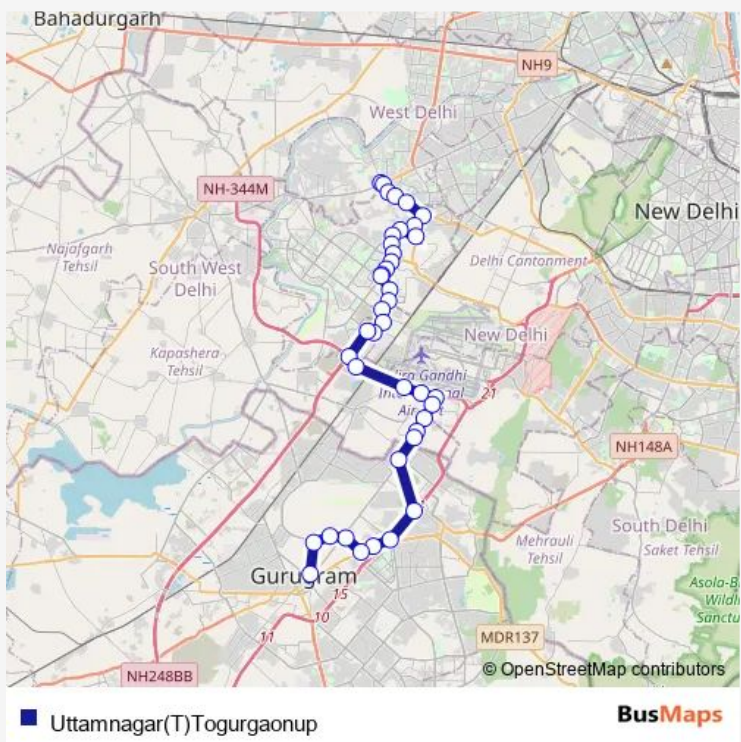

Bus Uttamnagar(T)Togurgaonup

[Go to website](#)

**Direction**  
 Uttam Nagar Terminal — Gurugram ISBT  
 40 stops  
[Open route schedule](#)

- Uttam Nagar Terminal
- Uttam Nagar / A1 Janak Puri
- Tilak Pul
- Jivan park
- C-1 Janak Puri
- Dabri Crossing Dwarka Road
- Dabri Village
- Dashrath Puri
- Vijay Enclave (New Dwarka Road)
- Mahaveer Enclave Part II and Iii
- SFS Flat Sec-2 Power House
- Dwarka Sec-1 Mahalaxmi Apartment
- Sec-6 Telephone Exchang
- Dwarka Sec-6/7
- Dwarka 6/10 Xing
- Princess Park/ Airforce Noval Office Enclave
- Royal Residency
- Sec-8 DTC Bus Depot
- Sec-9 Metro Station
- Dwarka Sector-8 Metro Station
- Dwarka Sec-20/21 Crossing

**Route schedule**  
 Uttam Nagar Terminal — Gurugram ISBT

Monday	06:45-21:10
Tuesday	06:45-21:10
Wednesday	06:45-21:10
Thursday	06:45-21:10
Friday	06:45-21:10
Saturday	06:45-21:10
Sunday	06:45-21:10

**Route info**  
 Direction: Uttam Nagar Terminal  
 Stops: 40  
 Trip Duration: 1 hour 55 min

Gurgaon Sec 24

Sheetla Mata Mandir

Gurugram ISBT

Bus time schedules and route maps are available in an offline PDF at [busmaps.com](http://busmaps.com). Use the [busmaps.com](http://busmaps.com) website to see live bus times, train schedule or subway schedule, and step-by-step directions for all public transit in Shahdara