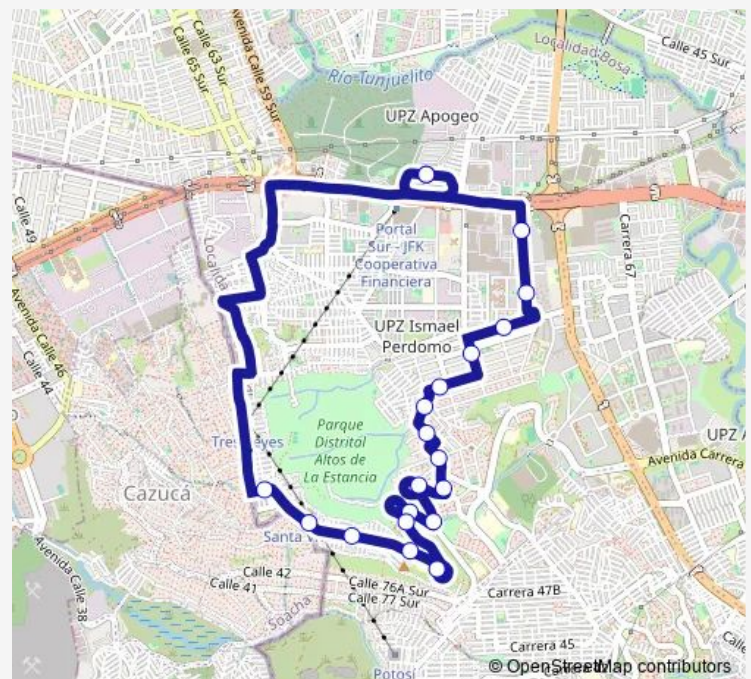

Friday 03:20-22:00

Saturday 03:20-22:00

Sunday 05:20-19:00

Route info

Direction: Portal Sur H640 Santo Domingo

Stops: 20

Trip Duration: 0 hour 50 min

H640 — Santo Domingo