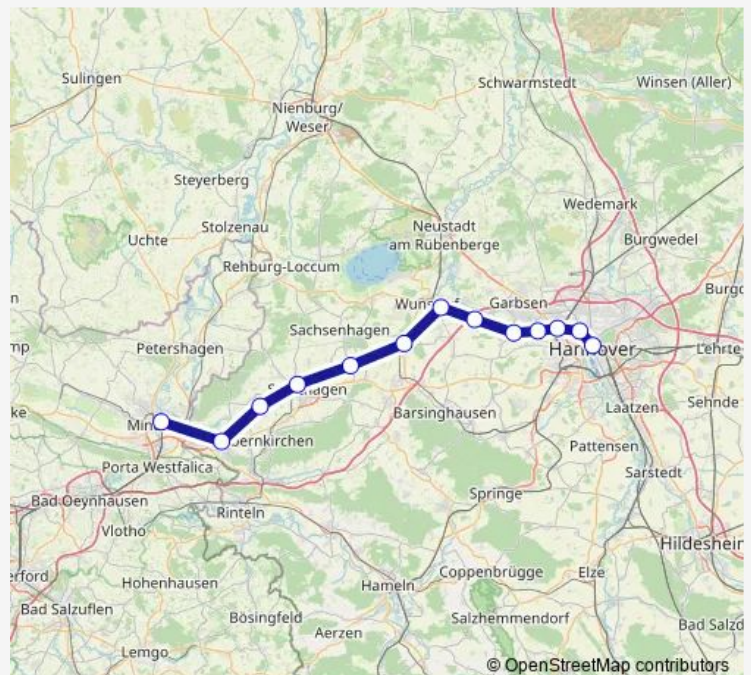

Hannover-Leinhausen

Hannover-Nordstadt

Hannover Hbf

Route schedule

Minden(Westf) — Hannover Hbf

Monday 03:11-23:35

Tuesday 03:11-00:14⁺¹

Wednesday 03:11-23:35

Thursday 03:11-23:35

Friday 03:11-02:58⁺¹

Saturday 03:11-02:58⁺¹

Sunday 03:11-02:58⁺¹

Route info

Direction: Minden(Westf)

Stops: 13

Trip Duration: 0 hour 55 min